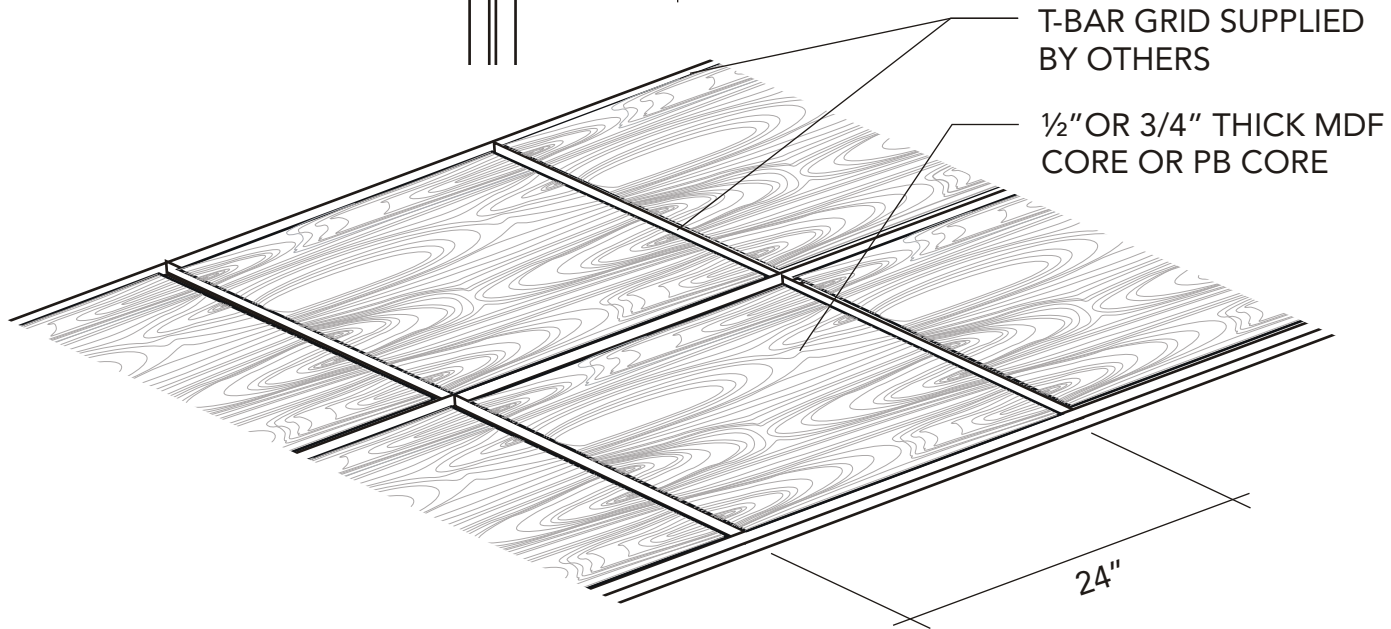

1/2" OR 3/4" THICK MDF
CORE OR PB CORE

T-BAR GRID SUPPLIED
BY OTHERS

23-3/4"

fifth wall designs

3011 82nd Lane NE
Blaine, MN 55449
(763) 780-4935
1 (877) 5th-Wall or 1 (877) 584-9255
email: info@fifthwalldesigns.com