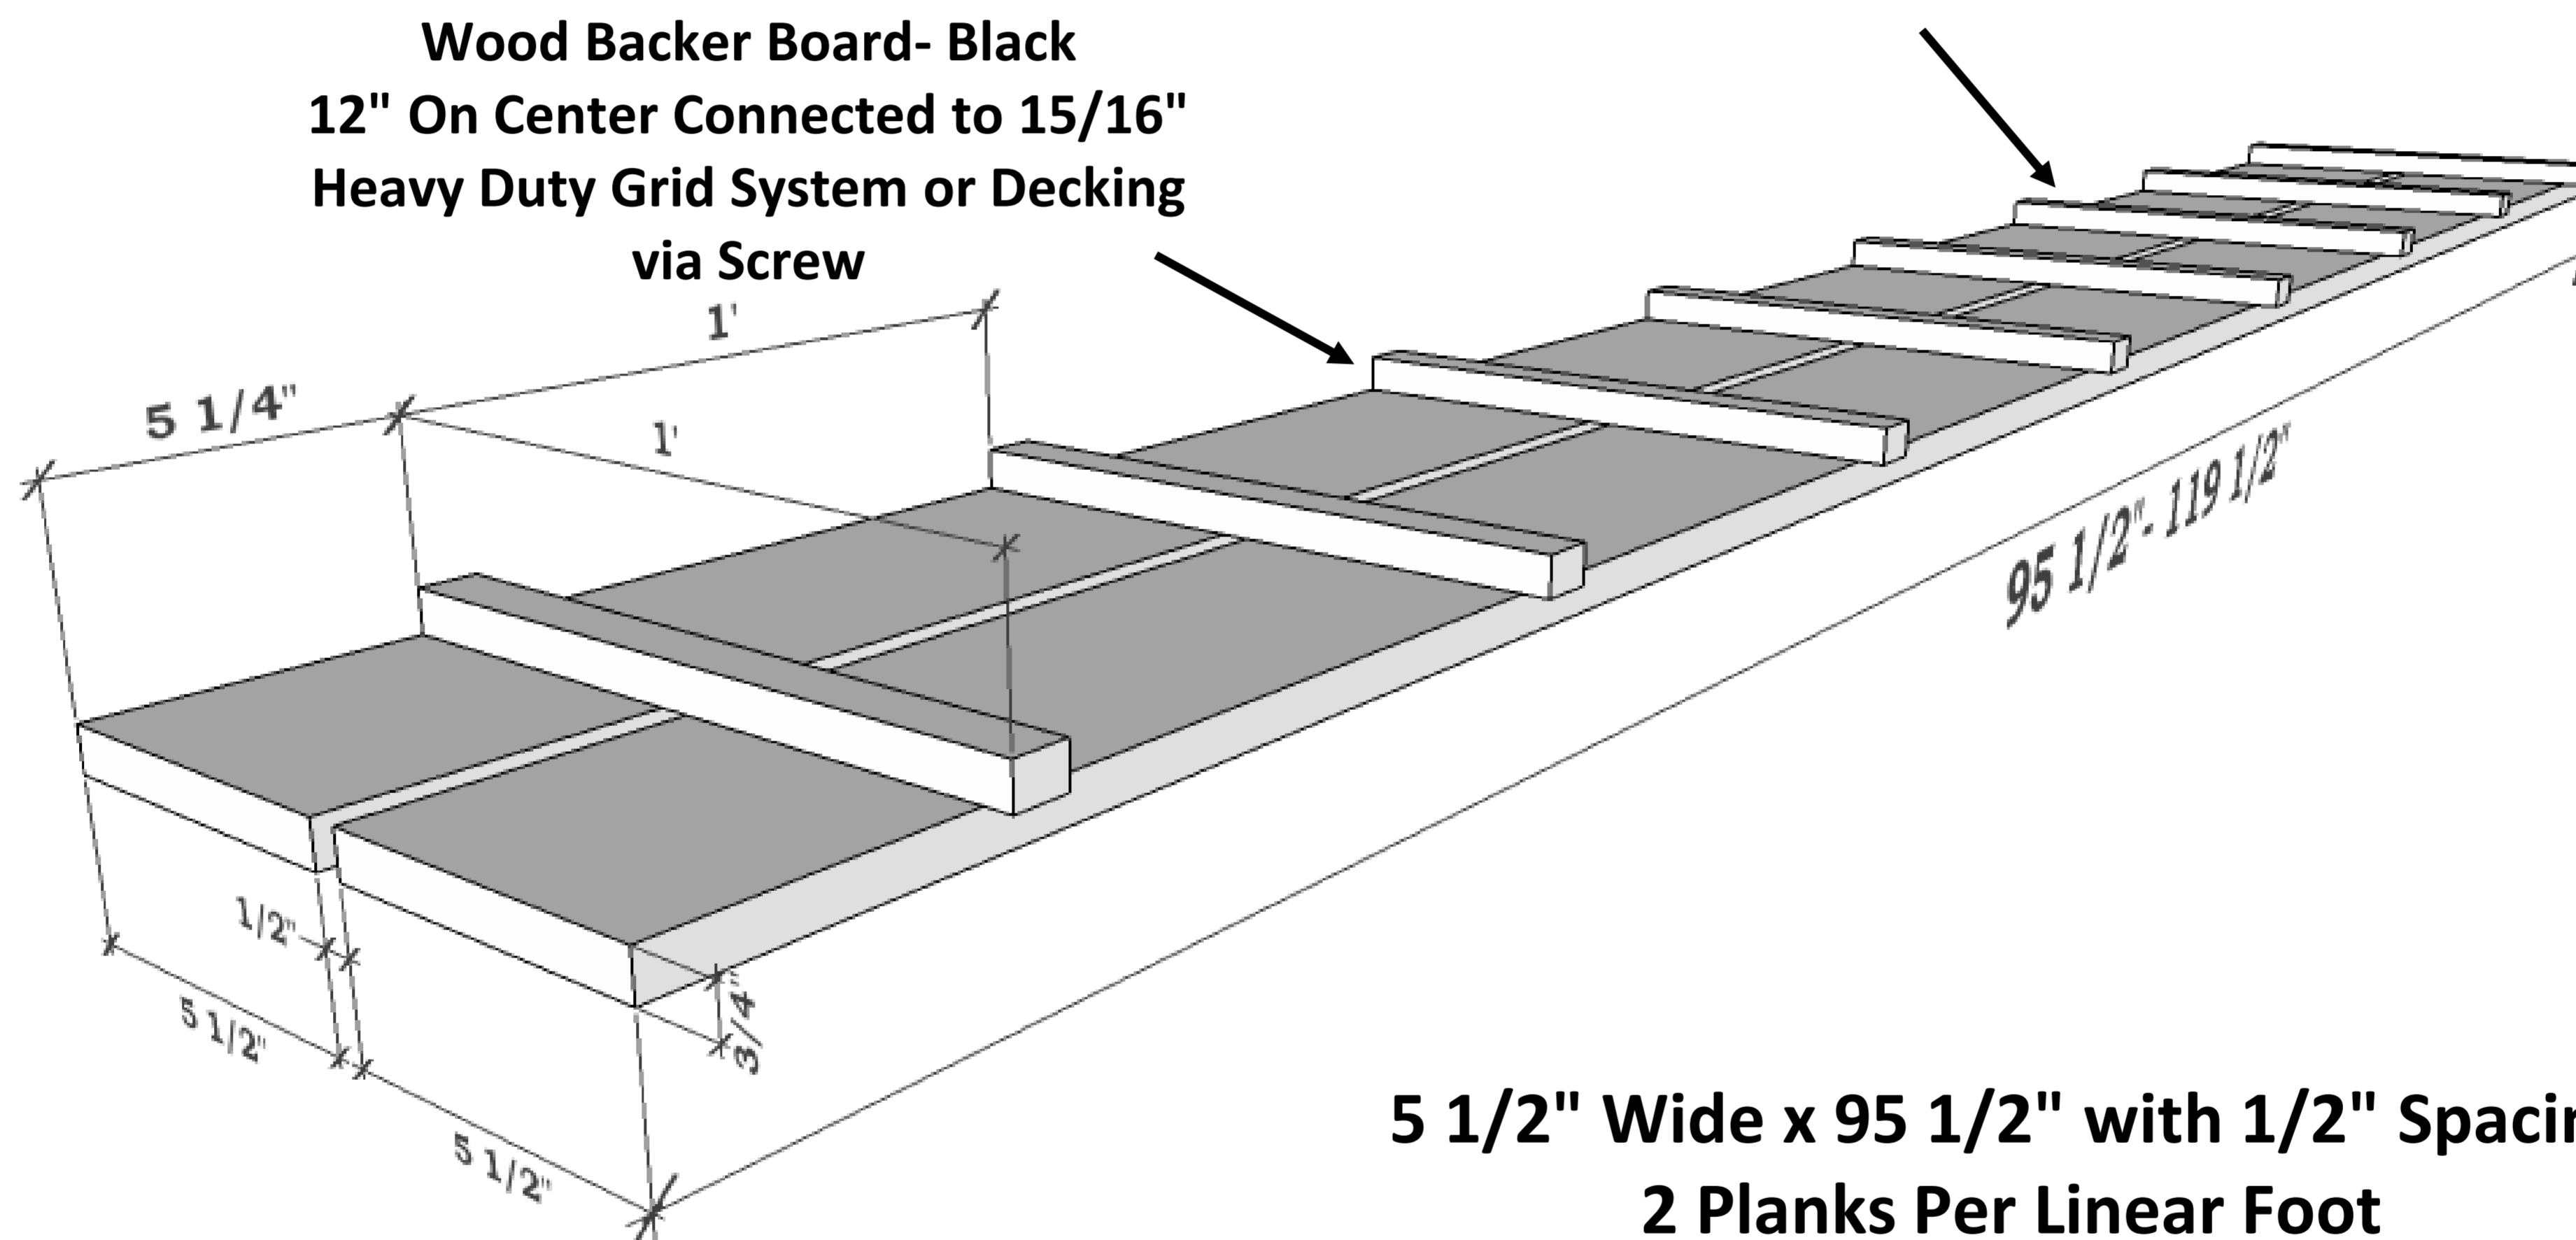

**Linear Ceiling System-Product # 5W-L550**  
**Planks: 5 1/2" W x 95 1/2"- 119 1/2"**  
**Overall Panel Dimensions: 12" W x 95 1/2" - 119 1/2" 1 1/2" H**

fifth wall designs

**Panelized Linear System**  
**Overall Dimensions:**  
**12" Wide x 95 1/4" - 119 1/4" Long x 1 1/2" High**

**Wood Backer Board- Black**  
**12" On Center Connected to 15/16"**  
**Heavy Duty Grid System or Decking**  
**via Screw**

**5 1/2" Wide x 95 1/2" with 1/2" Spacing**  
**2 Planks Per Linear Foot**  
**Custom and Longer Lengths Available**  
**Core: 3/4" Standard or Fire Rated Core**

**Panel Details**

- **Wood Species:** See Wood Options
- **Lengths:** Standard= 95 1/2" -119 1/2" or Custom Lengths Available
- **Fire Rating** Class A or Class C
- **Cores:** Particle Board , MDF or Solid Wood

**Product Drawing**  
**Product # 5W-L550**

**5 1/2" Plank with**  
**1/2" Spacing**