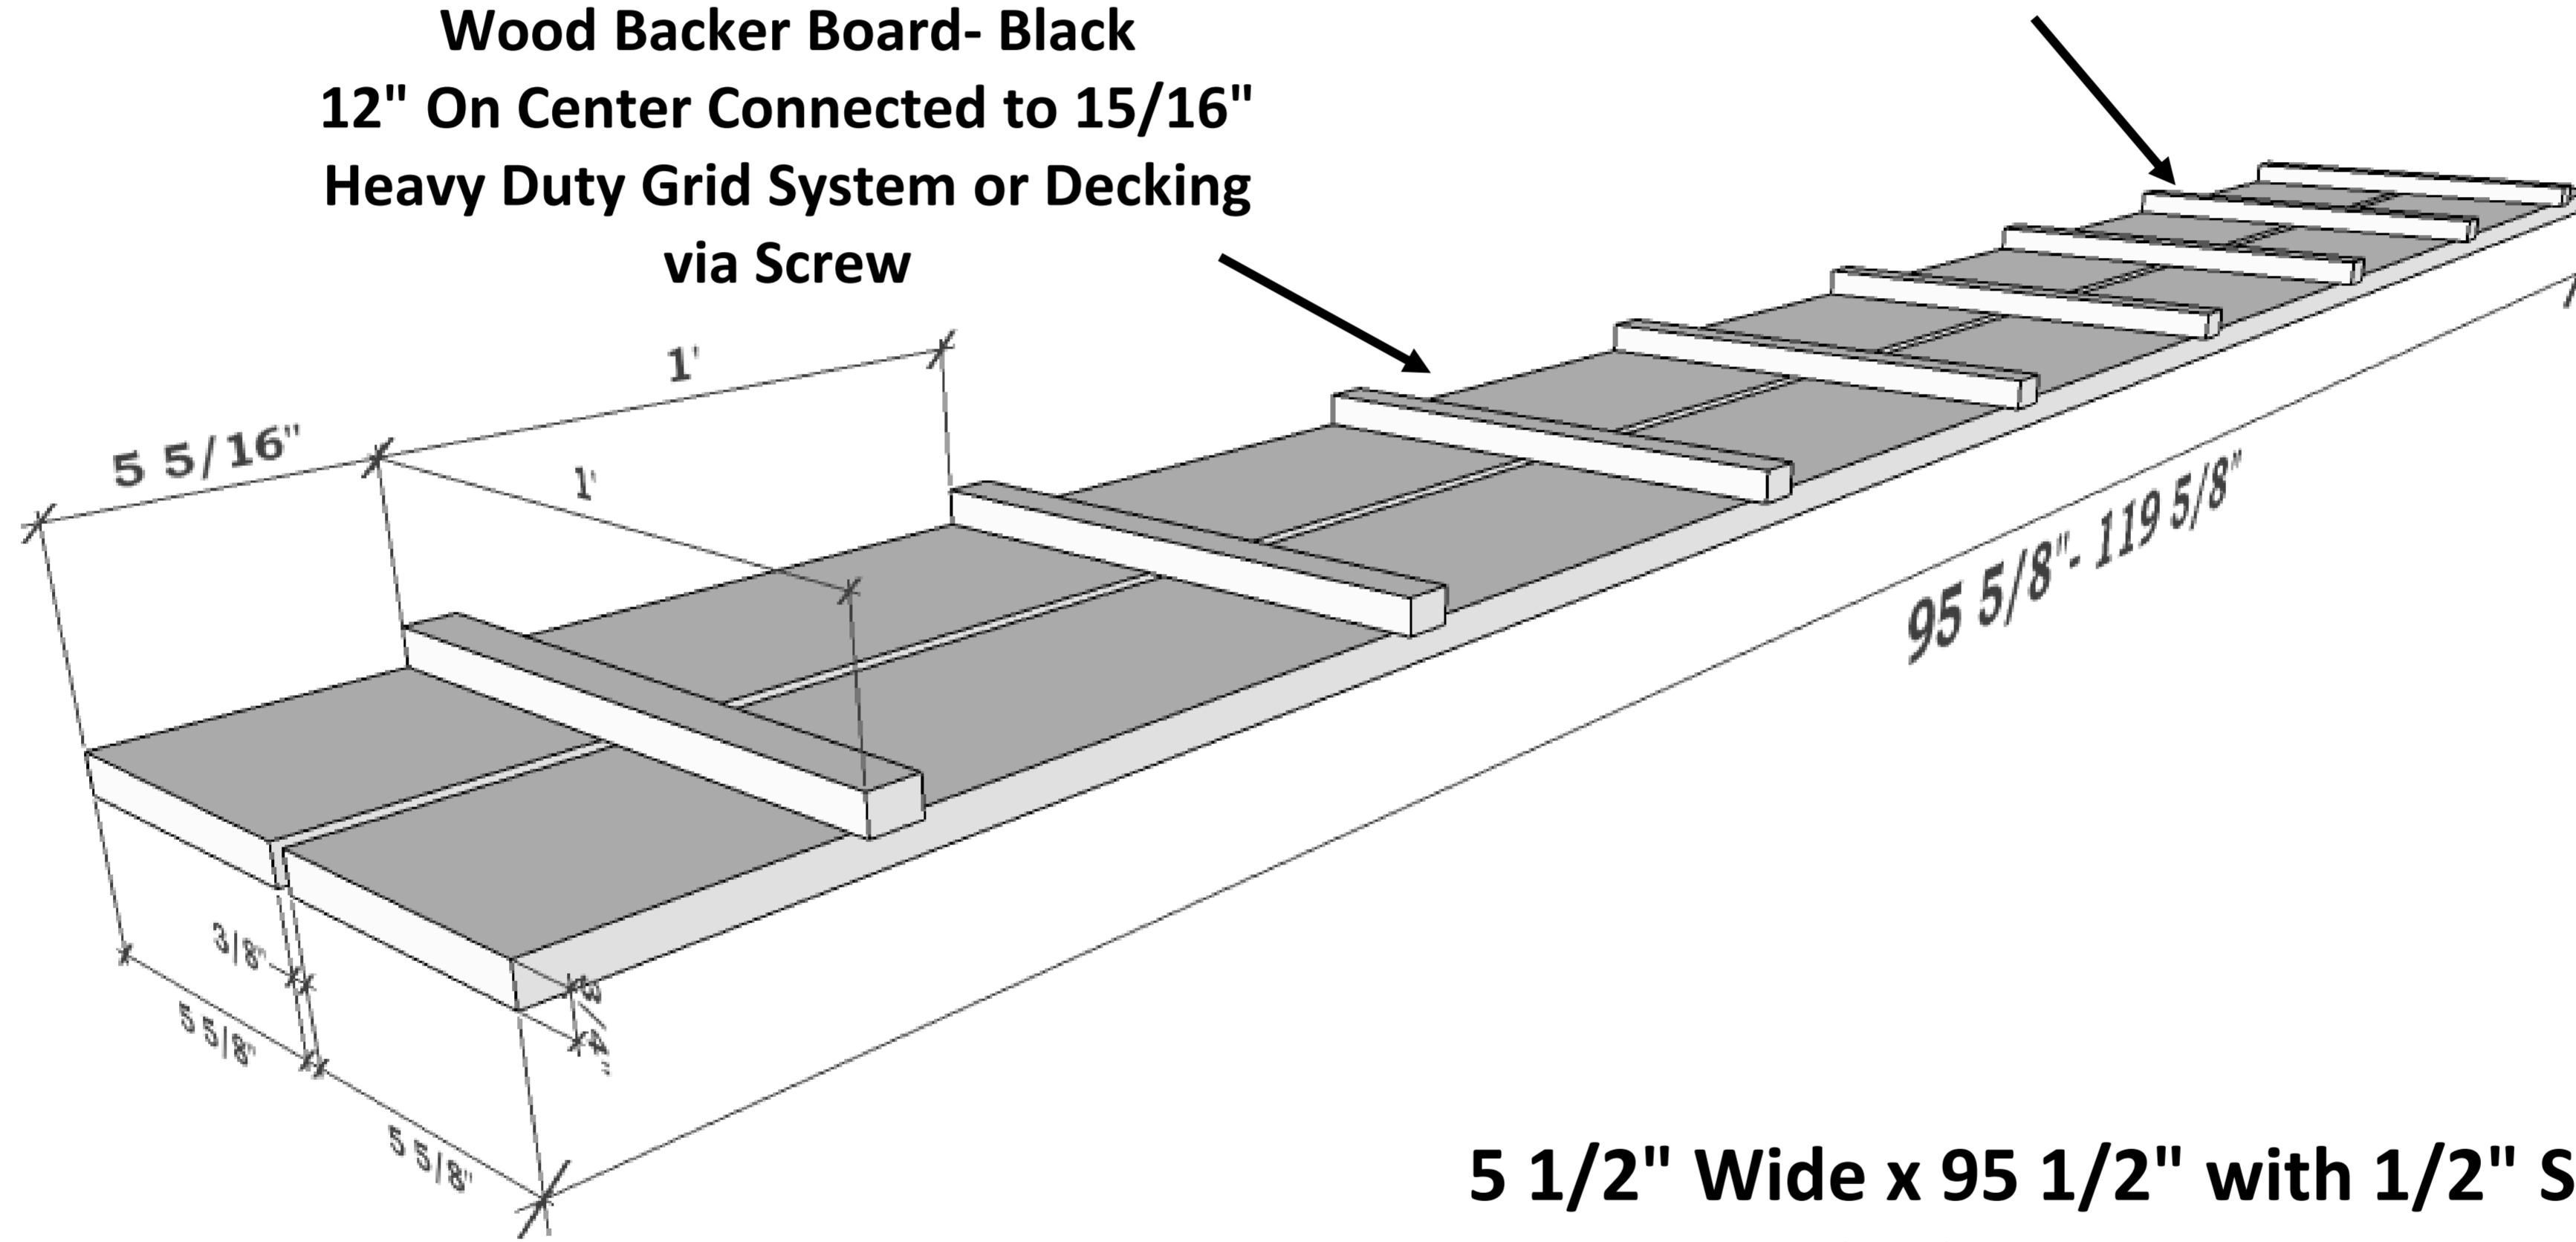

Linear Ceiling System-Product # 5W-L562
Planks: 5 5/8" W x 95 5/8"- 119 1/2"
Overall Panel Dimensions: 12" W x 95 5/8" - 119 5/8" 1 1/2" H

fifth wall designs

Panelized Linear System
Overall Dimensions:
12" Wide x 95 5/8" - 119 5/8" Long x 1 1/2" High

Wood Backer Board- Black
12" On Center Connected to 15/16"
Heavy Duty Grid System or Decking
via Screw

5 1/2" Wide x 95 1/2" with 1/2" Spacing
2 Planks Per Linear Foot
Custom and Longer Lengths Available
Core: 3/4" Standard or Fire Rated Core

Panel Details

- **Wood Species:** See Wood Options
- **Lengths:** Standard= 95 5/8" -119 5/8" or Custom Lengths Available
- **Fire Rating** Class A or Class C
- **Cores:** Particle Board , MDF or Solid Wood

Product Drawing
Product # 5W-L562

5 5/8" Plank with
3/8" Spacing