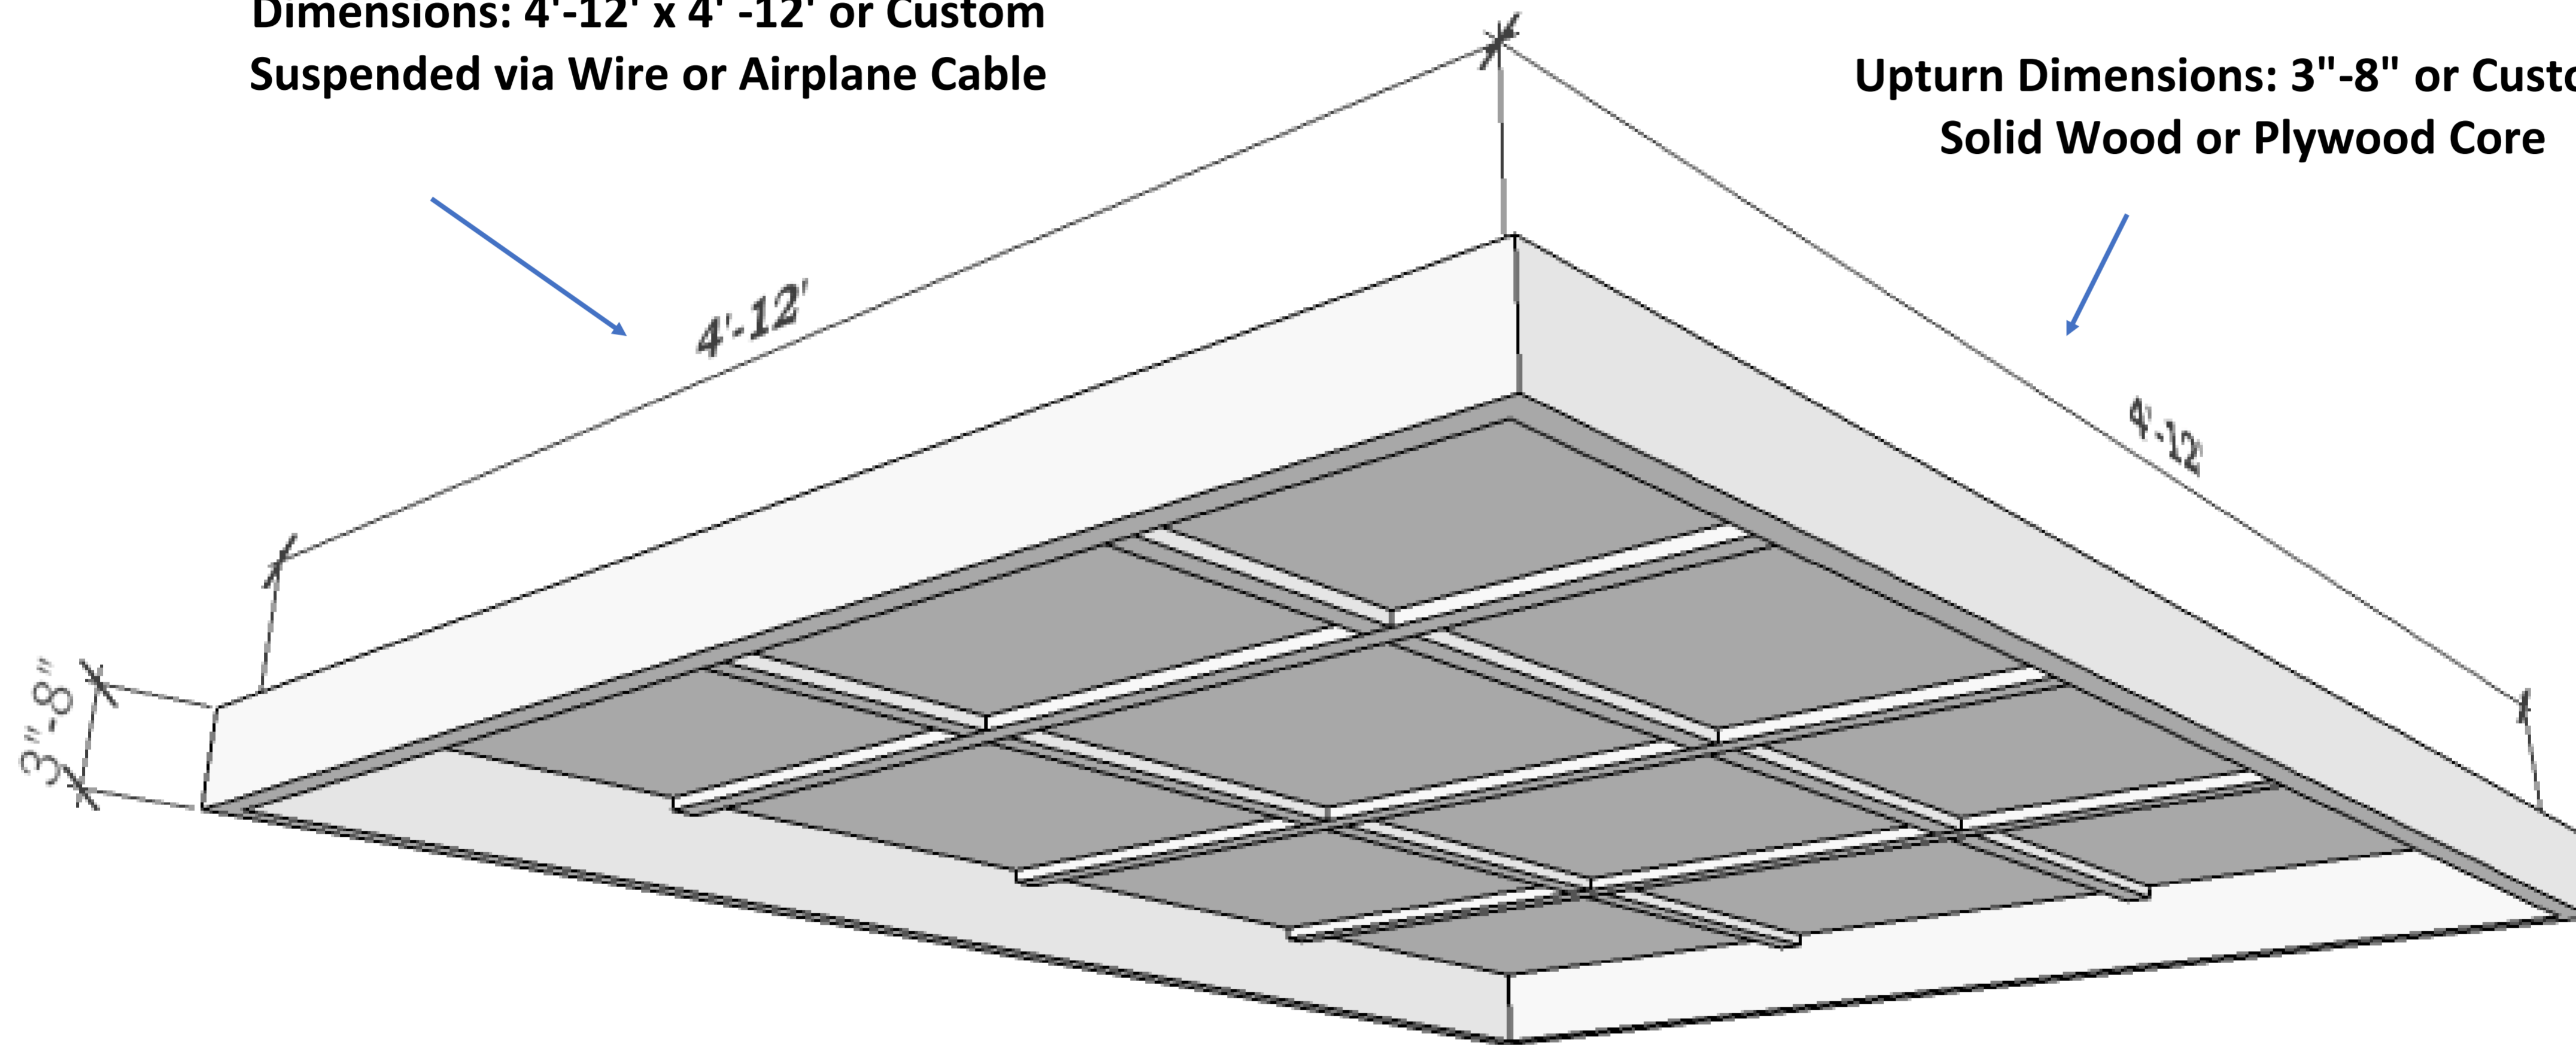

**Cloud System-Product # 5W-SC22**  
**Overall Panel Dimensions: 4'-12" x 4'-12" or Custom Dimensions**

**Custom Ceiling Cloud**  
**Dimensions: 4'-12" x 4'-12" or Custom**  
**Suspended via Wire or Airplane Cable**

**Upturn Dimensions: 3"-8" or Custom**  
**Solid Wood or Plywood Core**

**Interior Panels Options:**  
**Wood Grid and Panel**  
**Linear Panels**  
**Grille Panels**  
**Flat Panel**  
**or Open Interior**

**Panel Details**

- **Wood Species:** See Wood Options
- **Dimensions:** Standard 4'-12" x 4'-12"  
Custom Lengths Available
- **Fire Rating** Class A or Class C
- **Cores:** Particle Board , MDF or Solid Wood