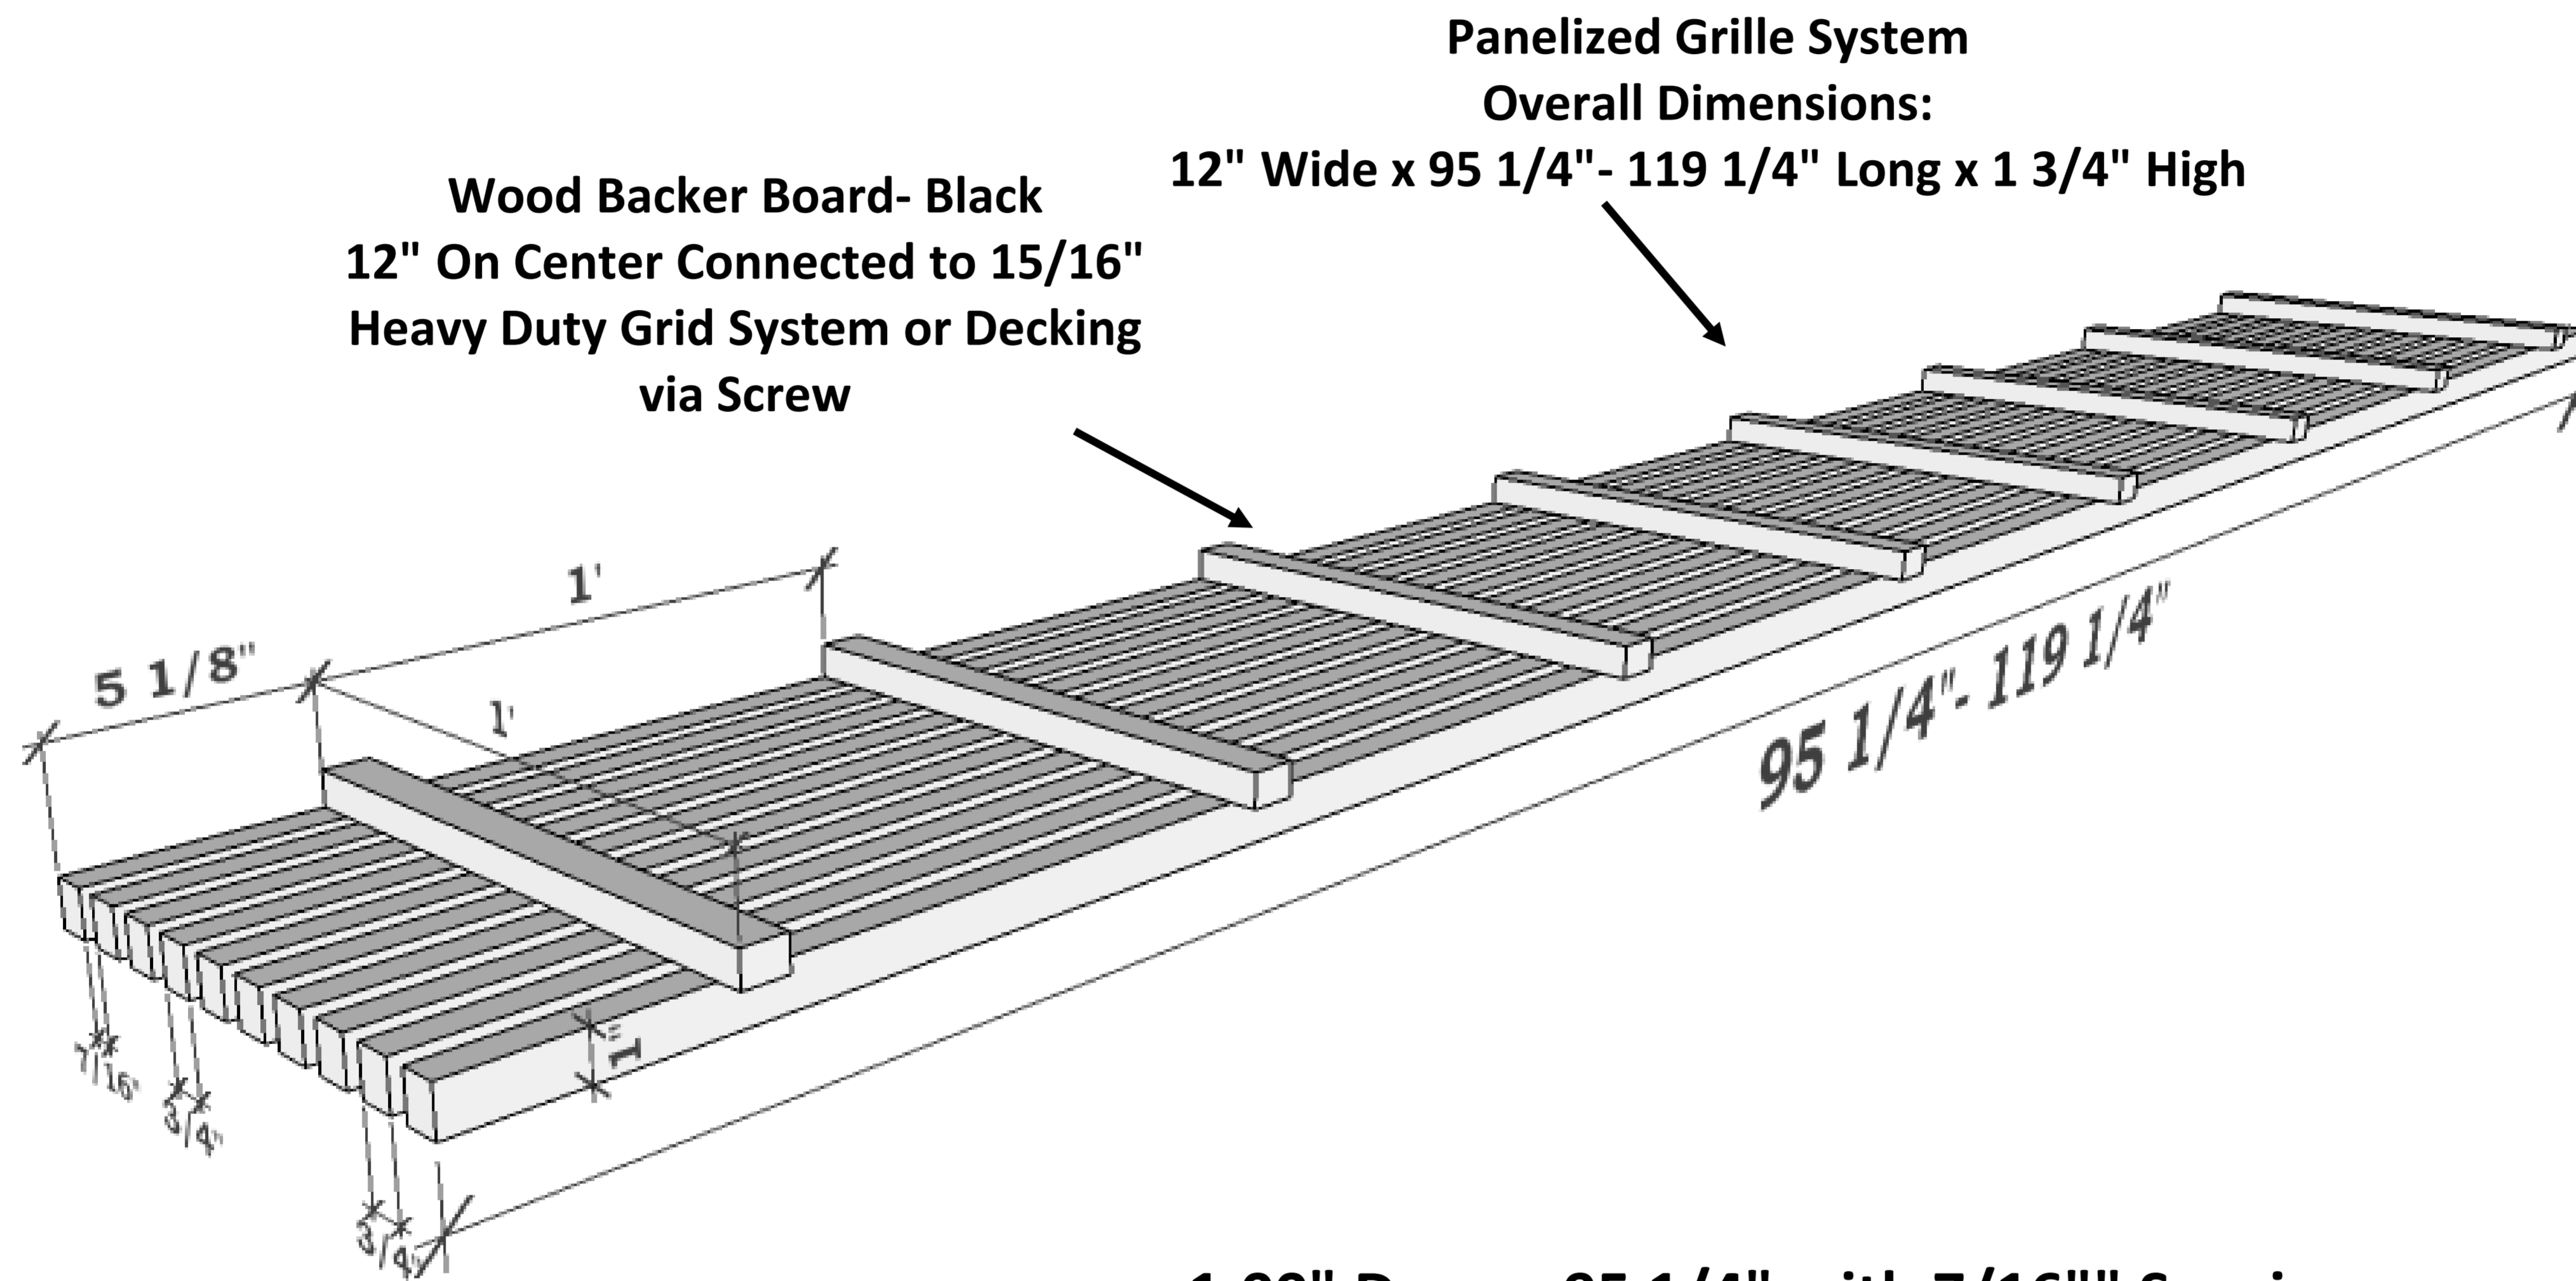

**Grille Ceiling System-Product # 5W-G100-10**  
**Blades: 1.00" D x 95 1/4"- 119 1/4" L**  
**Overall Panel Dimensions: 12" W x 95 1/4" - 119 1/4" x 1 3/4" H**

**1.00" Deep x 95 1/4" with 7/16" Spacing**  
**10 Planks Per Linear Foot**  
**Custom and Longer Lengths Available**  
**Core: Solid Wood, 3/4" Standard or Fire Rated Core**

**Panel Details**

- **Wood Species:** See Wood Options
- **Lengths:** Standard= 95 1/4" -119 1/4" or Custom Lengths Available
- **Fire Rating** Class A or Class C
- **Cores:** Particle Board , MDF or Solid Wood