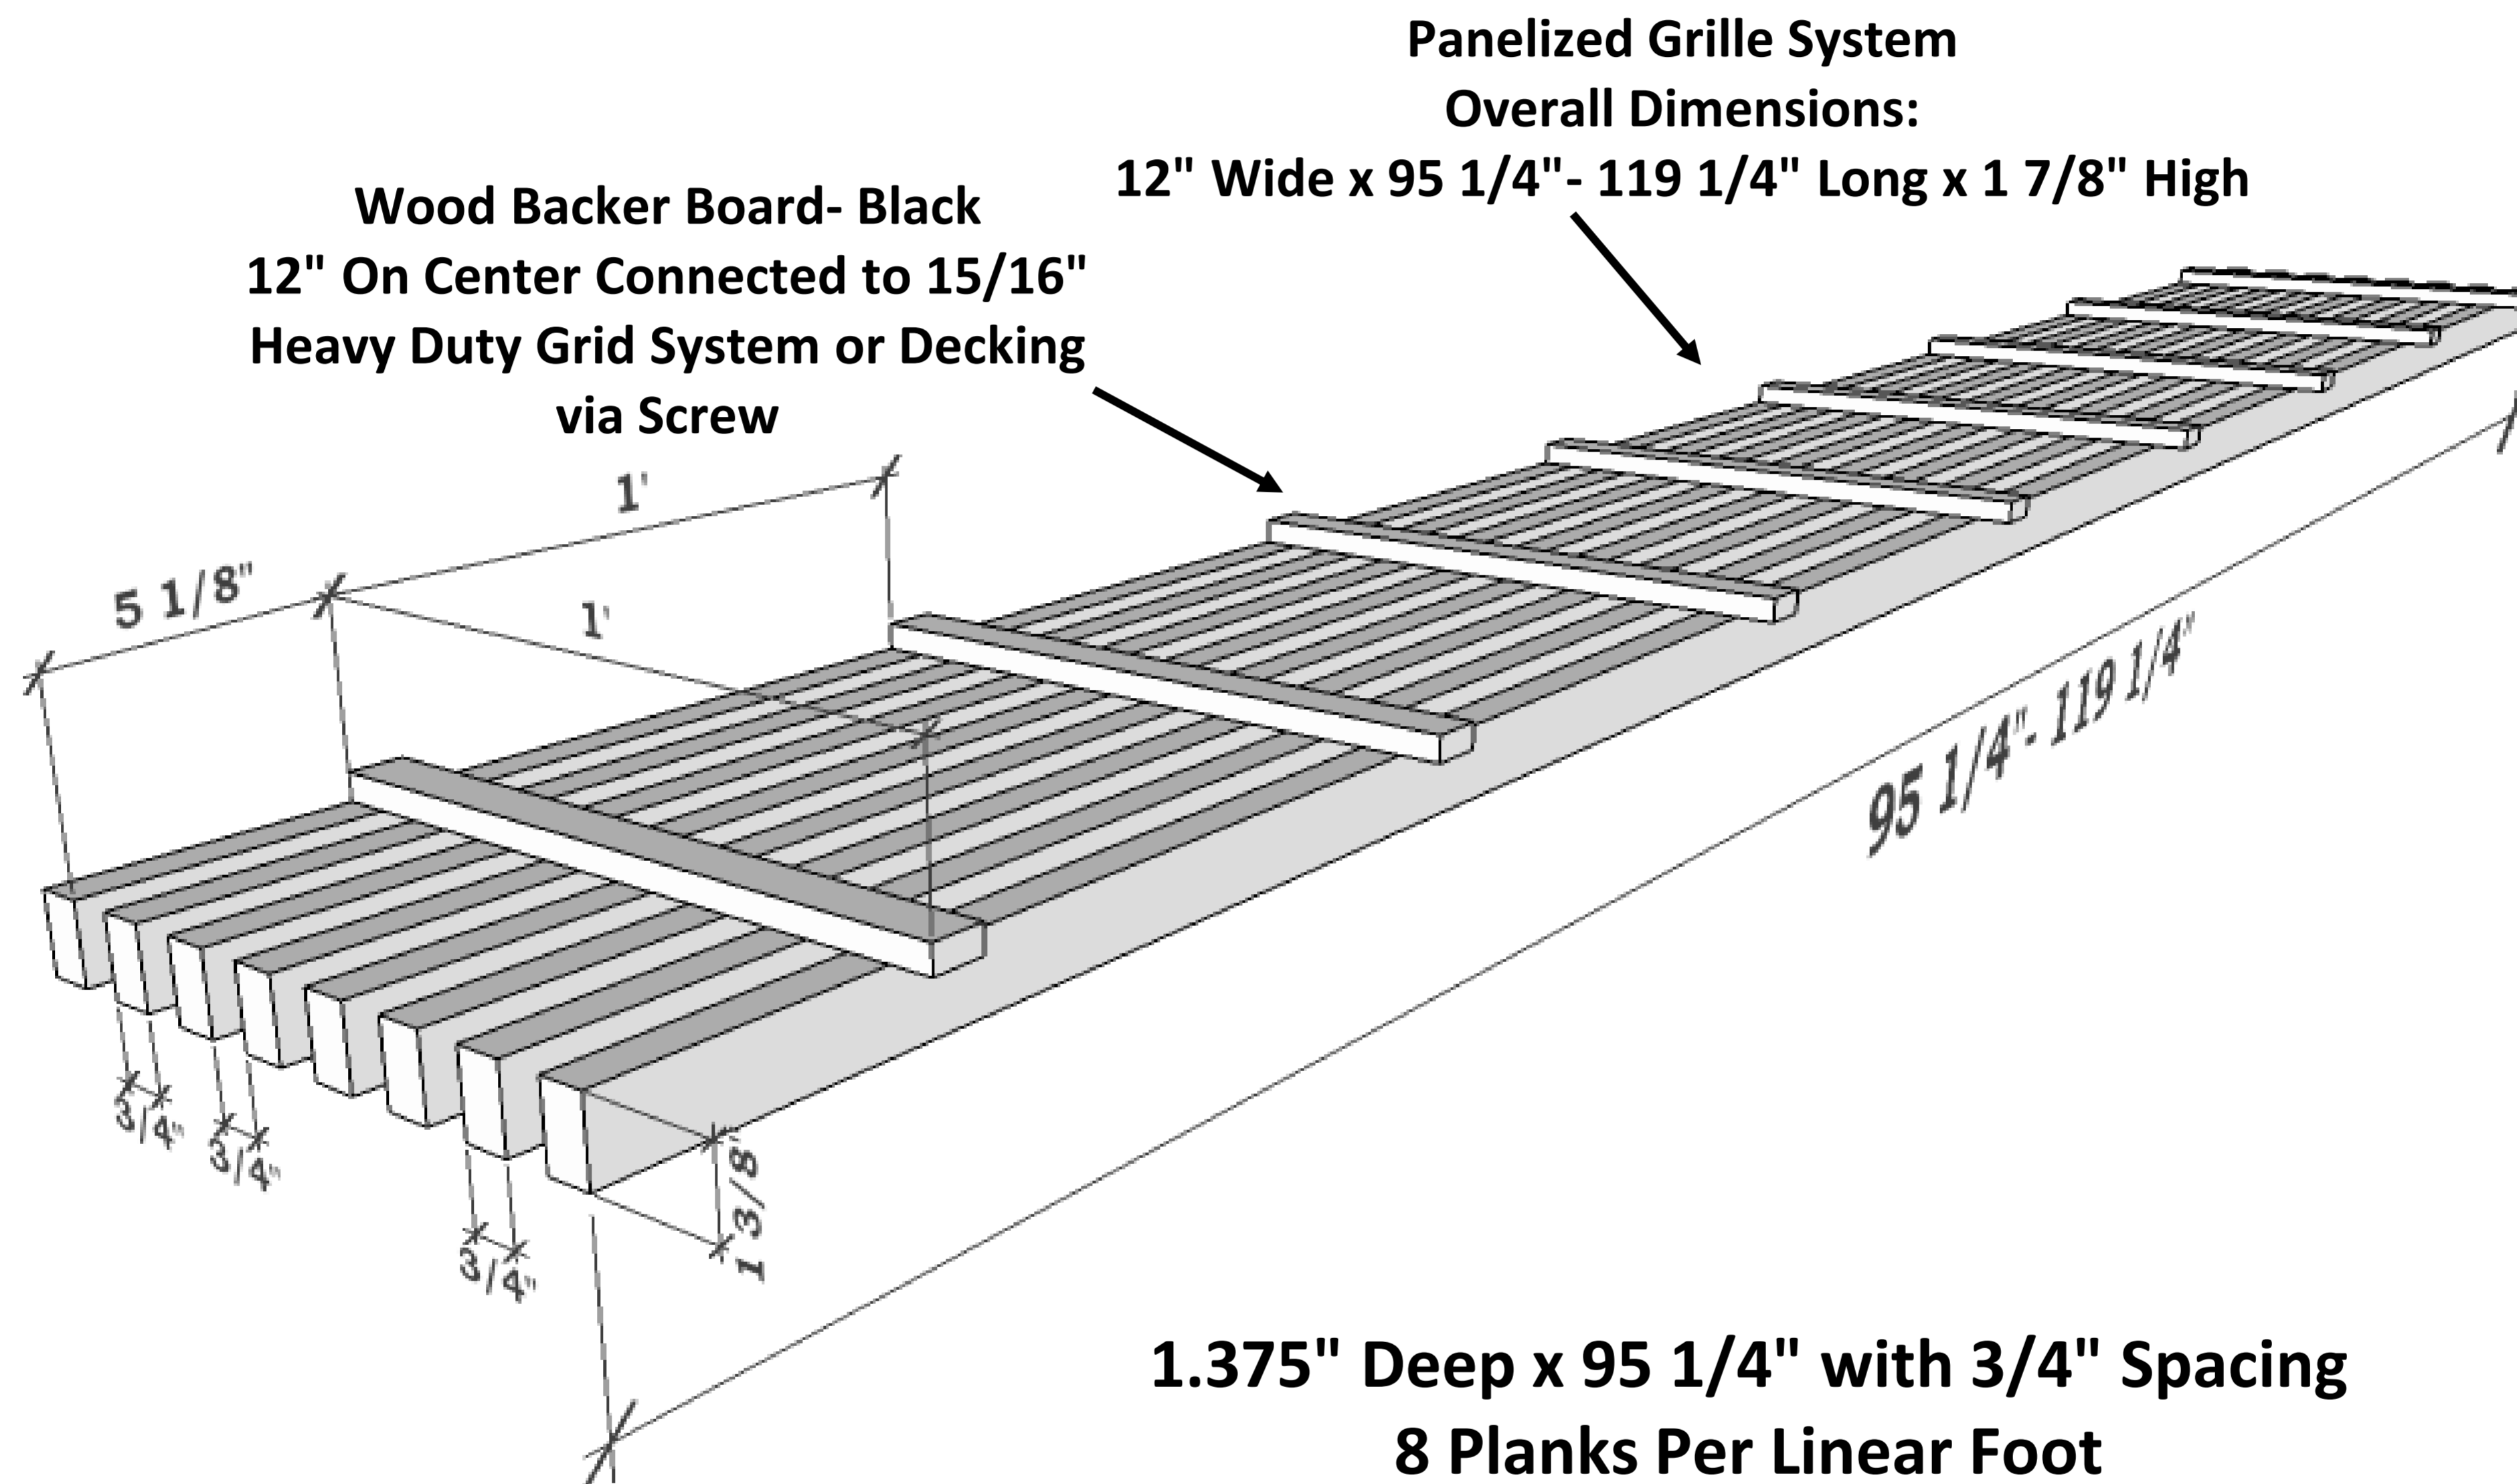

**Grille Ceiling System-Product # 5W-G137-8**  
**Blades: 1.375" D x 95 1/4"- 119 1/4" L**  
**Overall Panel Dimensions: 12" W x 95 1/4" - 119 1/4" x 1 7/8" H**

**1.375" Deep x 95 1/4" with 3/4" Spacing**  
**8 Planks Per Linear Foot**  
**Custom and Longer Lengths Available**  
**Core: Solid Wood, 3/4" Standard or Fire Rated Core**

**Panel Details**

- **Wood Species:** See Wood Options
- **Lengths:** Standard= 95 1/4" -119 1/4" or Custom Lengths Available
- **Fire Rating** Class A or Class C
- **Cores:** Particle Board , MDF or Solid Wood