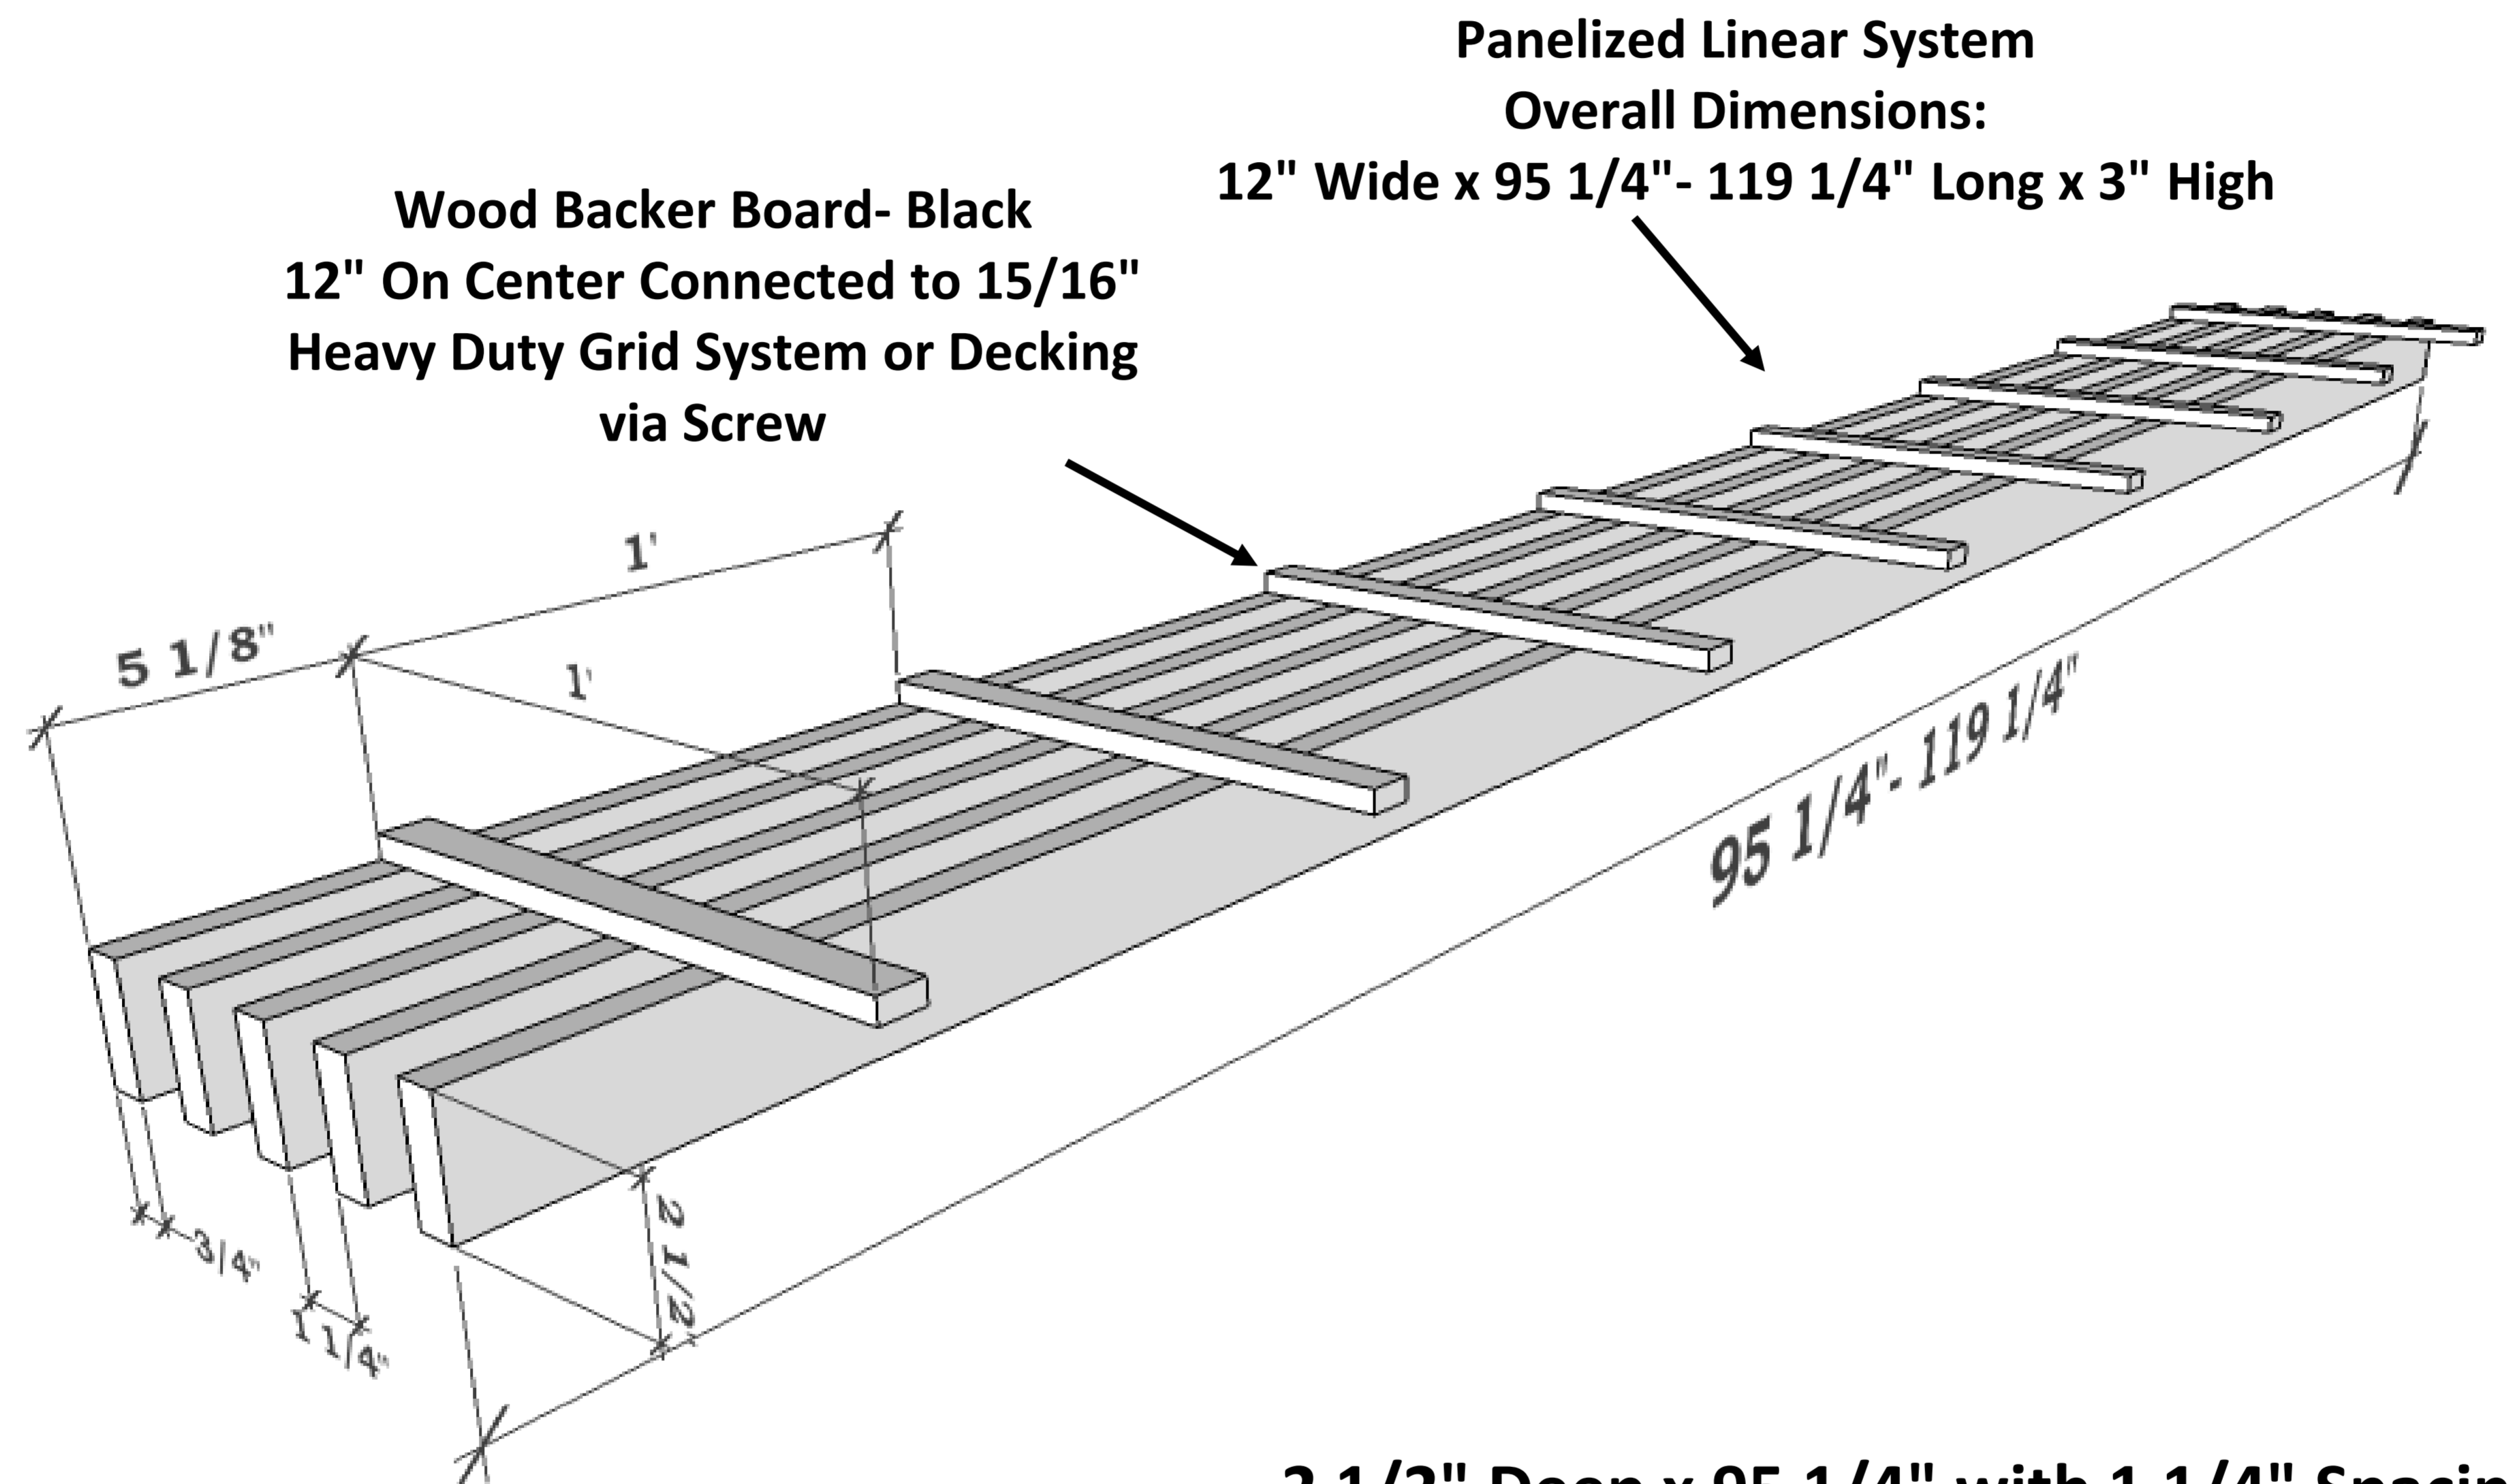

**Grille Ceiling System-Product # 5W-G250-5**  
**Blades: 2 1/2" W x 95 1/4"- 119 1/4"**  
**Overall Panel Dimensions: 12" W x 95 1/4" - 119 1/4" x 3" H**

**Wood Backer Board- Black**  
**12" On Center Connected to 15/16"**  
**Heavy Duty Grid System or Decking**  
**via Screw**

**Panelized Linear System**  
**Overall Dimensions:**  
**12" Wide x 95 1/4"- 119 1/4" Long x 3" High**

**2 1/2" Deep x 95 1/4" with 1 1/4" Spacing**  
**5 Planks Per Linear Foot**  
**Custom and Longer Lengths Available**  
**Core: 3/4" Standard or Fire Rated Core**

**Panel Details**

- **Wood Species:** See Wood Options
- **Lengths:** Standard= 95 1/4" -119 1/4" or Custom Lengths Available
- **Fire Rating** Class A or Class C
- **Cores:** Particle Board , MDF or Solid Wood