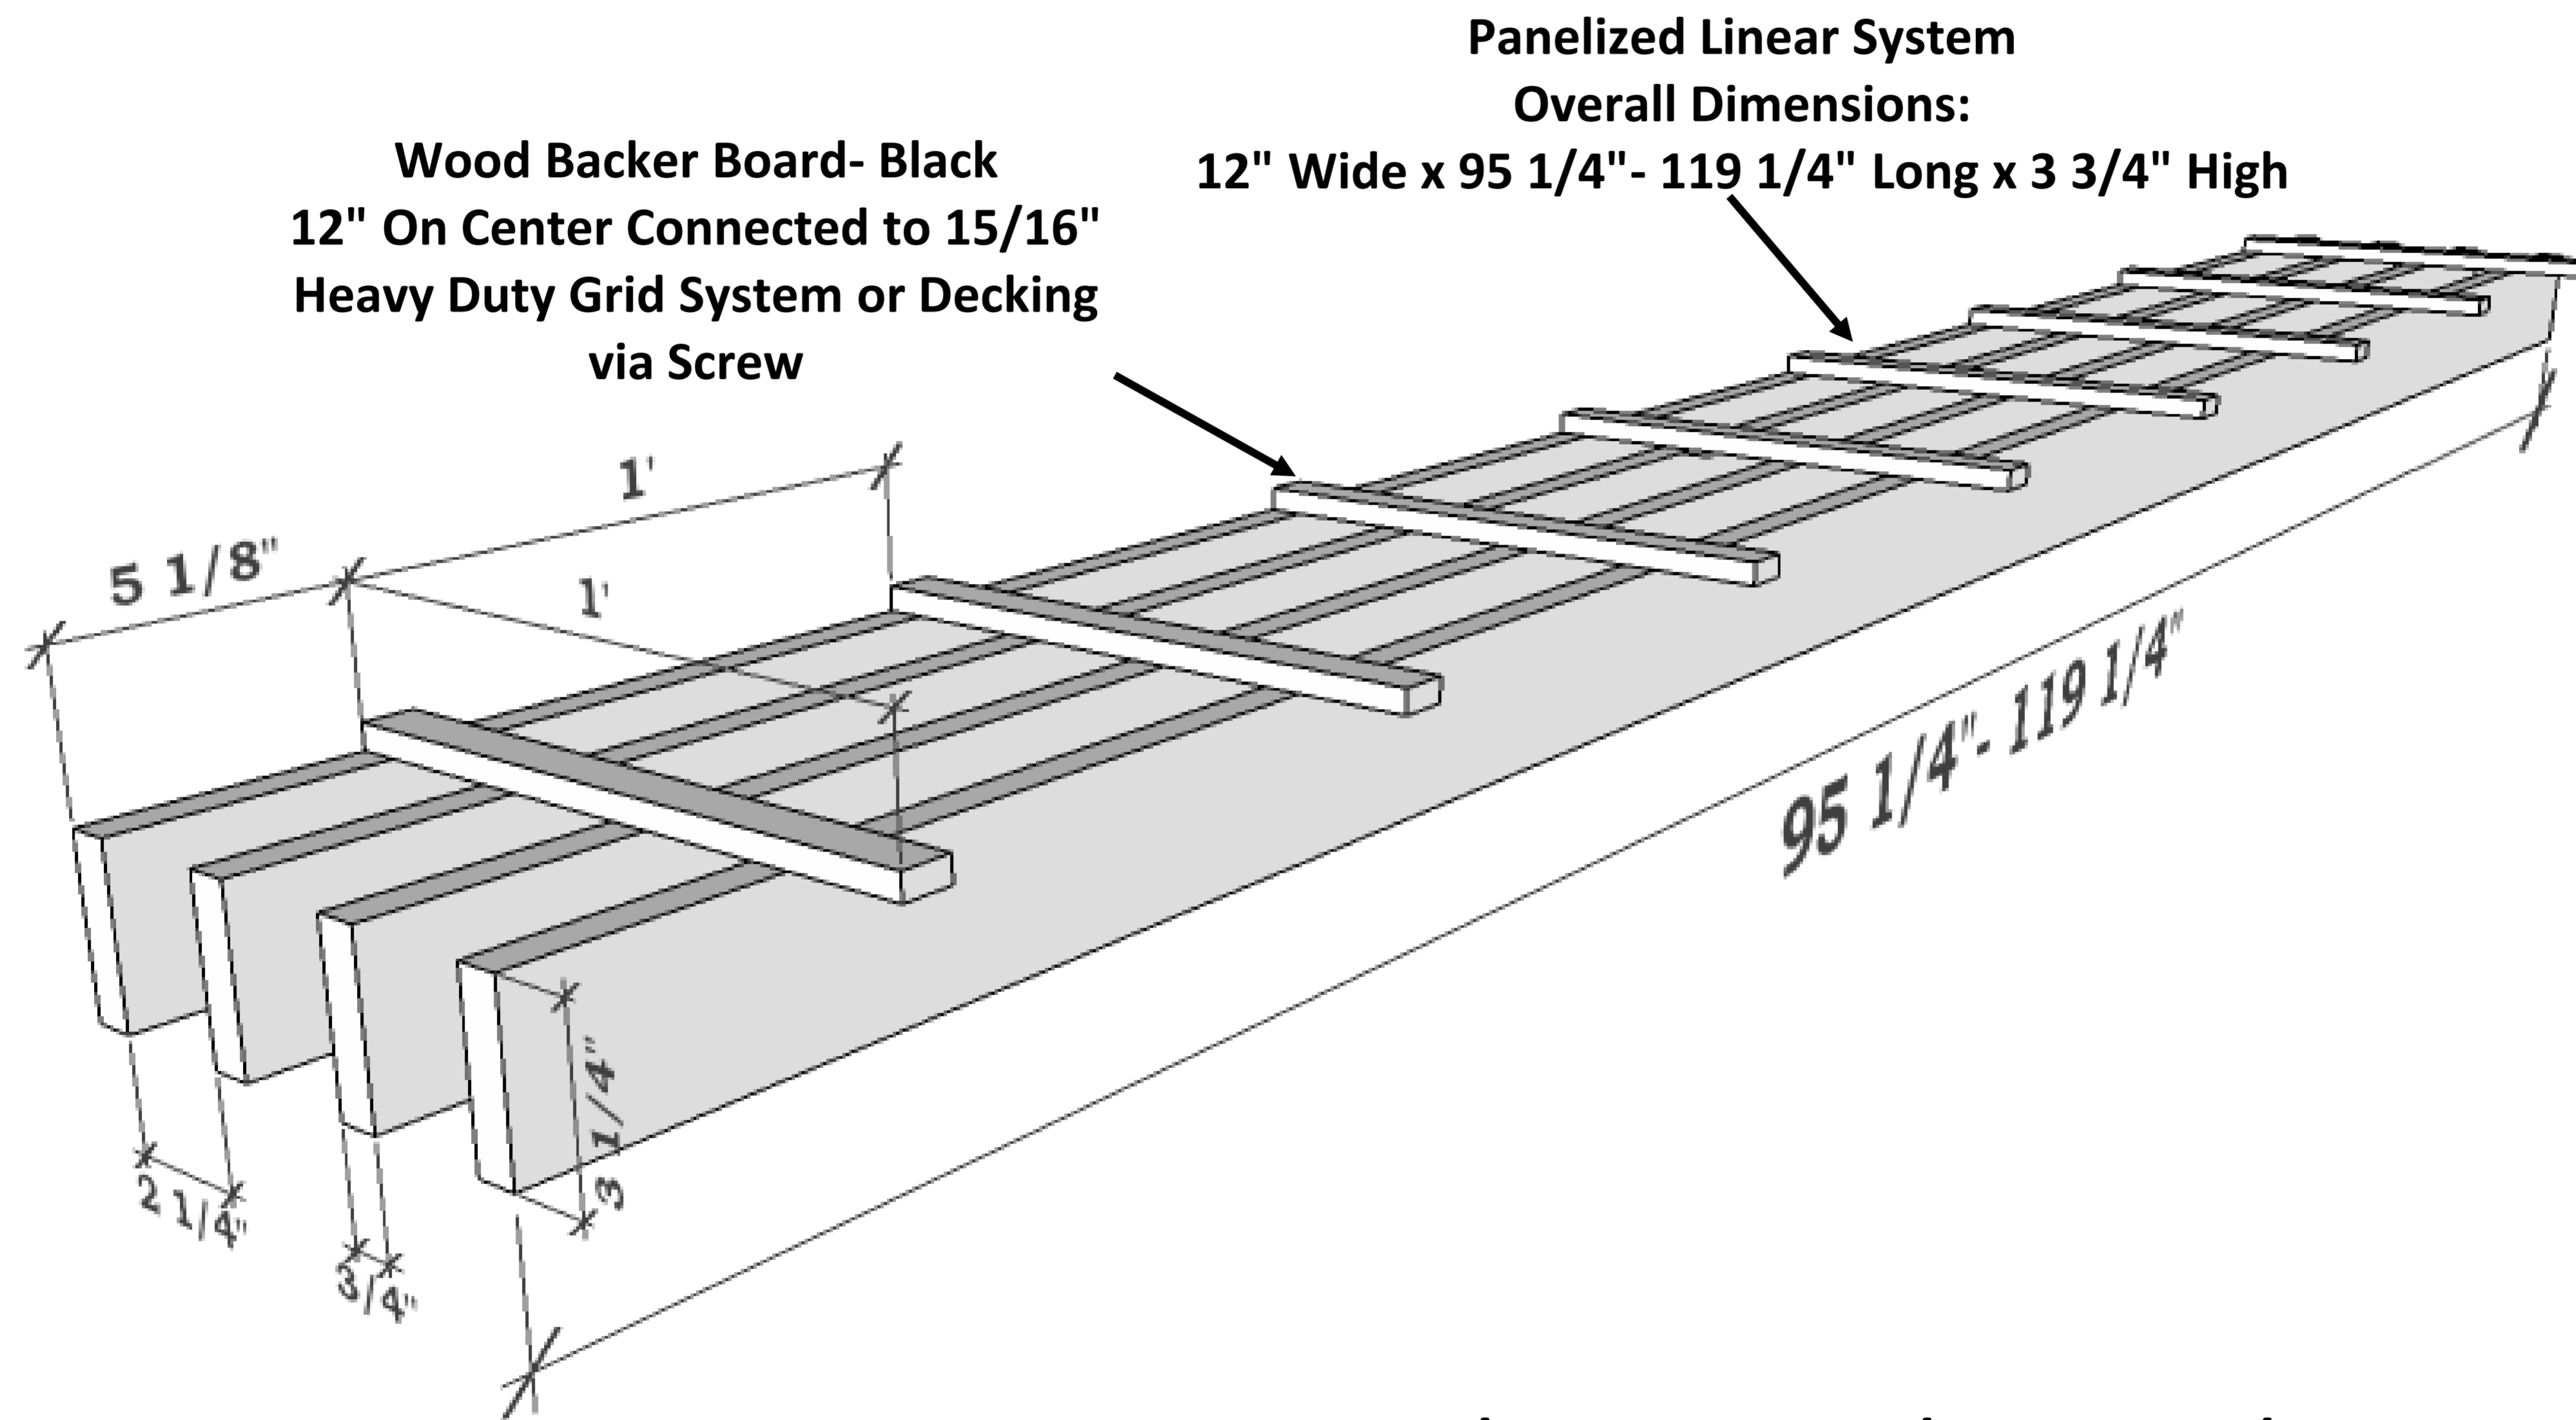

**Grille Ceiling System-Product # 5W-G325-4**  
**Blades: 3 1/4" W x 95 1/4"- 119 1/4"**  
**Overall Panel Dimensions: 12" W x 95 1/4" - 119 1/4" x 3 3/4" H**

**3 1/4" Deep x 95 1/4" with 2 1/4" Spacing**  
**4 Planks Per Linear Foot**  
**Custom and Longer Lengths Available**  
**Core: 3/4" Standard or Fire Rated Core**

**Panel Details**

- **Wood Species:** See Wood Options
- **Lengths:** Standard= 95 1/4" -119 1/4" or Custom Lengths Available
- **Fire Rating** Class A or Class C
- **Cores:** Particle Board , MDF or Solid Wood