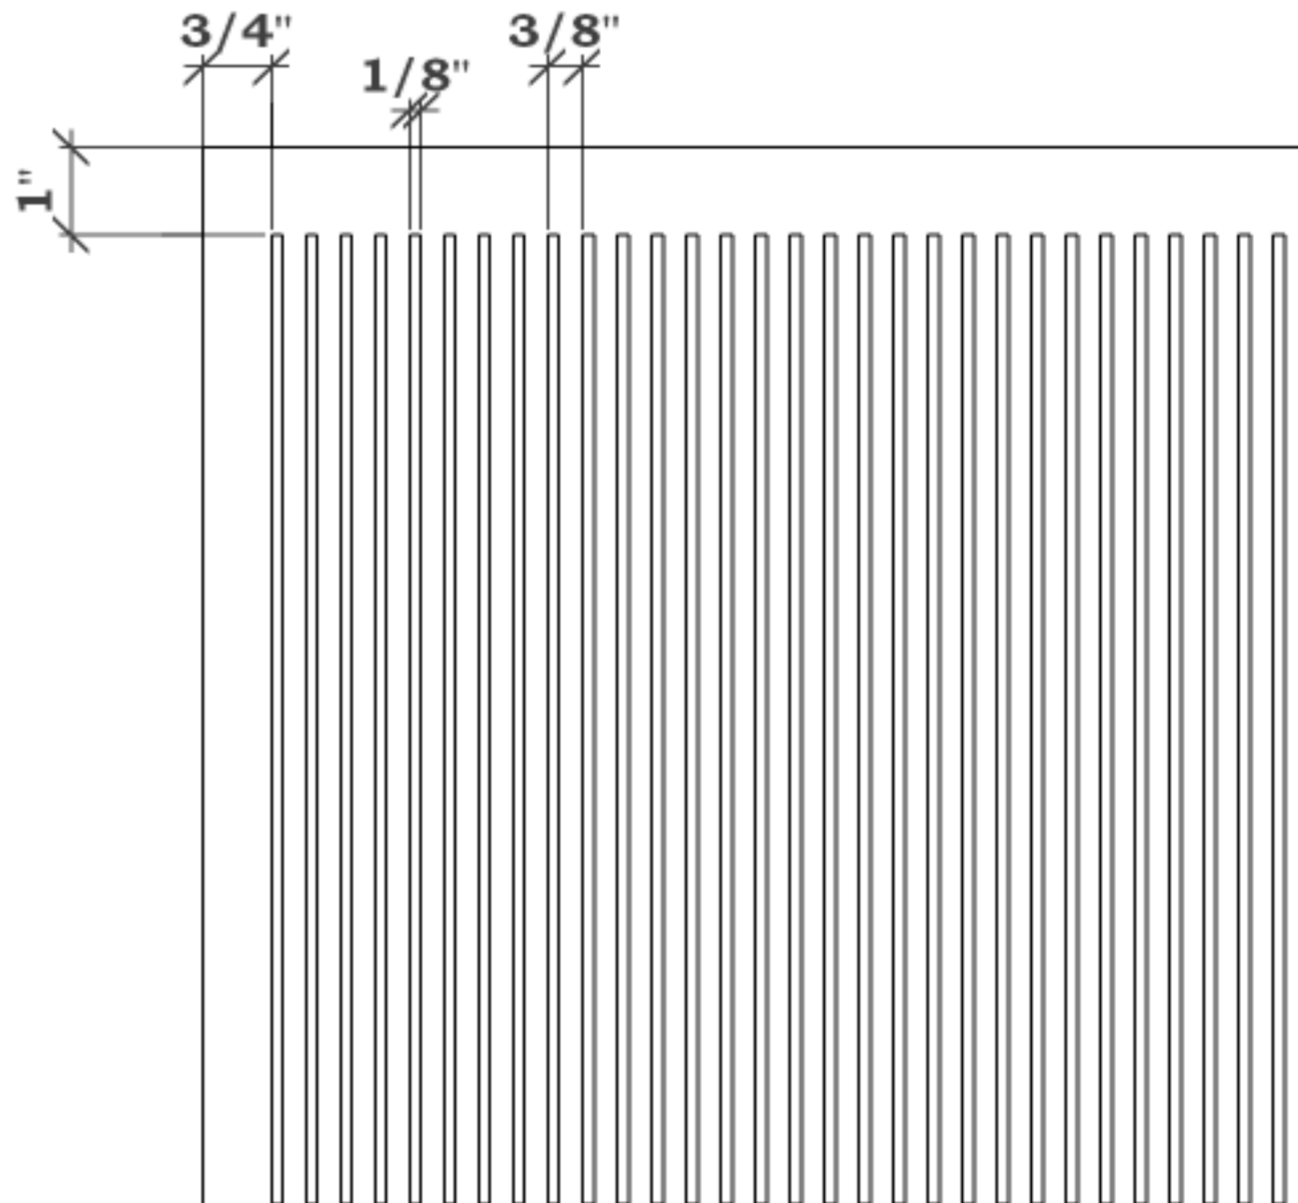

Perforation Patterns Slotted and Channel Groove

**3" Slots
2" On Center
3/8" Slot Width**

**2" Slot
3" On Center
3/8" Slot Width**

**Channel Groove
3/8" - 1 1/4" On Center
2MM Groove Width**

fifth wall designs