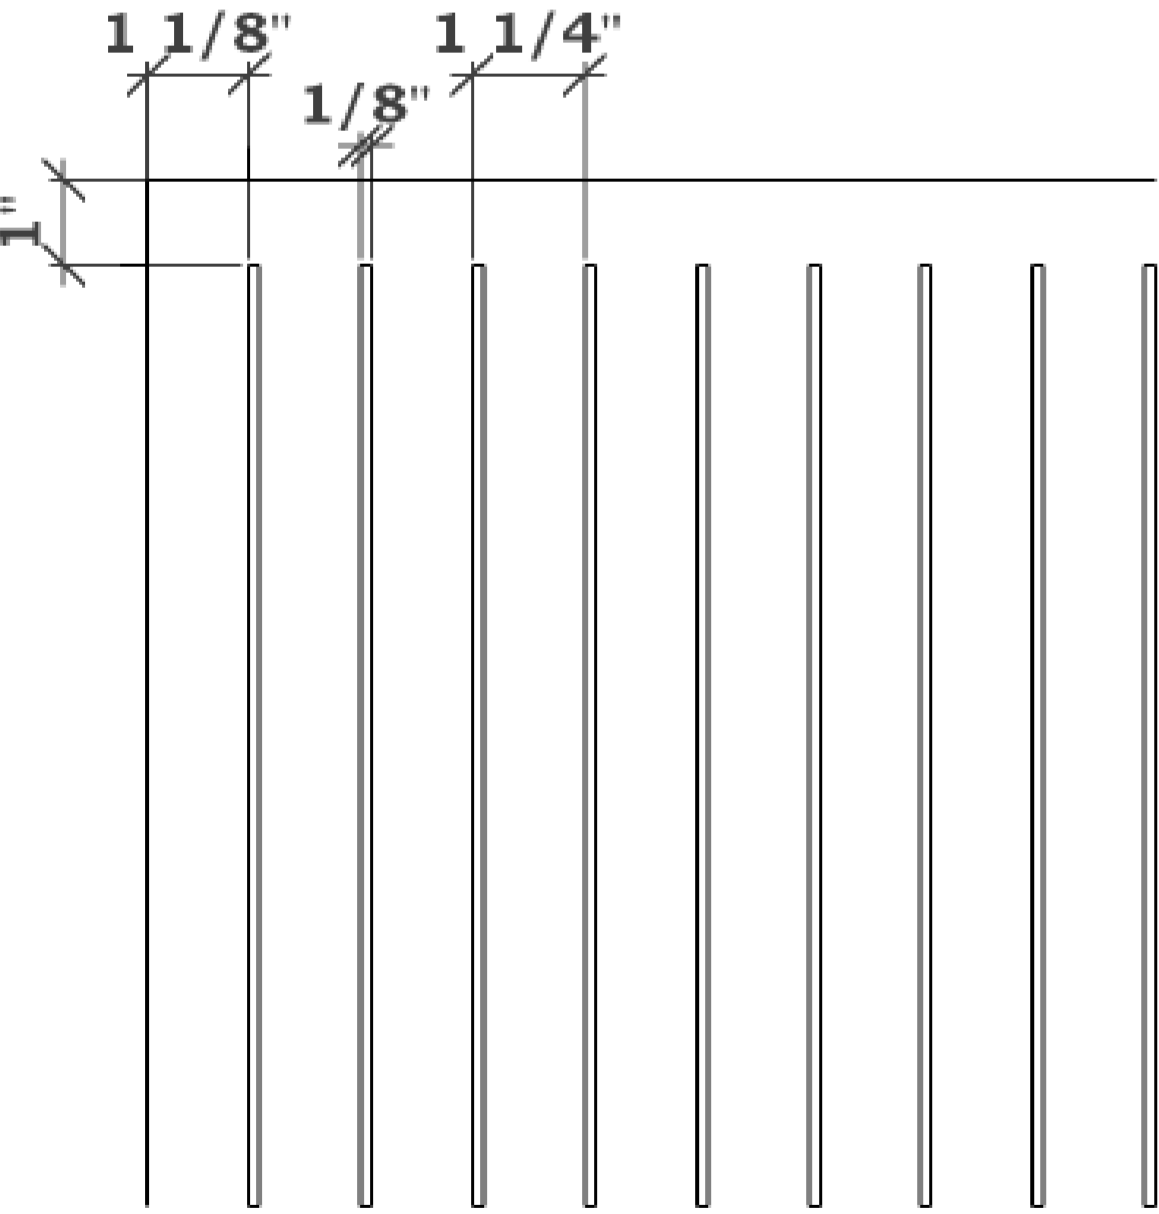

Perforation Patterns Slotted and Channel Groove

**3" Slots
2" On Center
3/8" Slot Width**

**2" Slot
3" On Center
3/8" Slot Width**

**Channel Groove
3/8" - 1 1/4" On Center
2MM Groove Width**

fifth wall designs