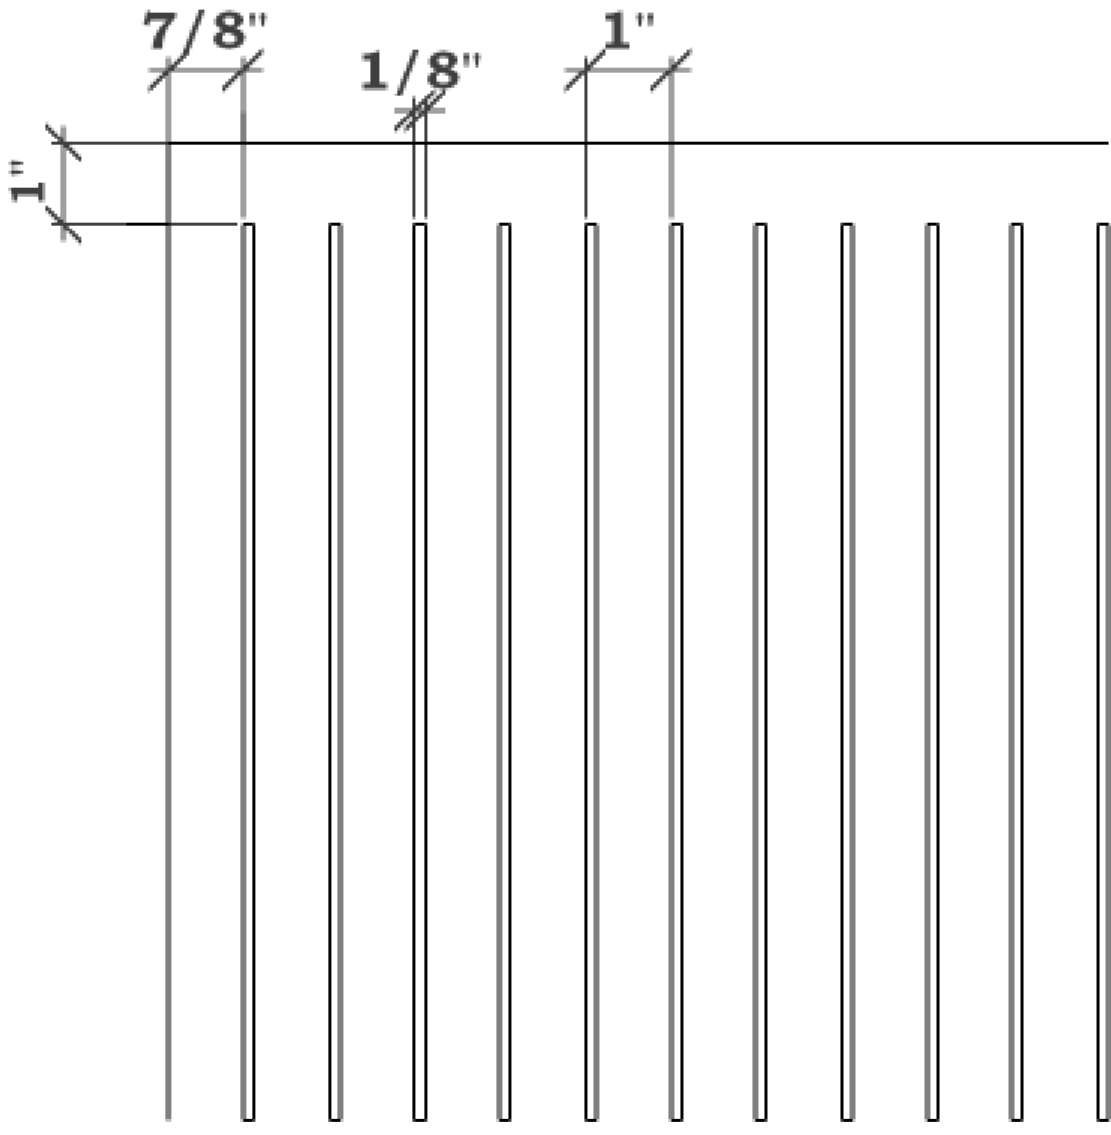

Perforation Patterns Slotted and Channel Groove

**3" Slots
2" On Center
3/8" Slot Width**

**2" Slot
3" On Center
3/8" Slot Width**

**Channel Groove
3/8" - 1 1/4" On Center
2MM Groove Width**

fifth wall designs