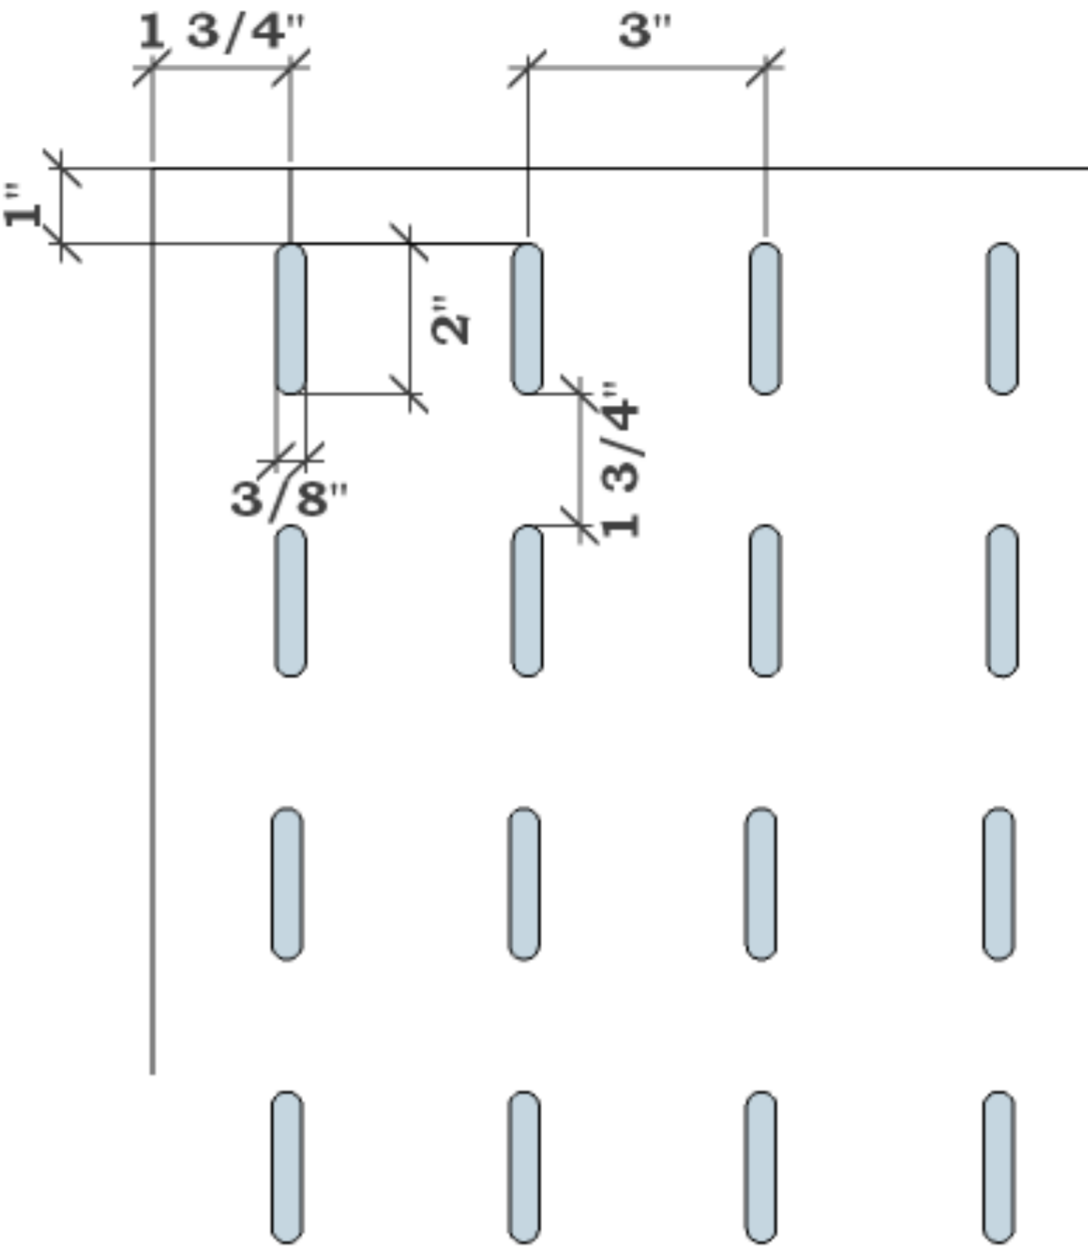

Perforation Patterns Slotted and Channel Groove

**3" Slots
2" On Center
3/8" Slot Width**

**2" Slot
3" On Center
3/8" Slot Width**

**Channel Groove
3/8" - 1 1/4" On Center
2MM Groove Width**

fifth wall designs