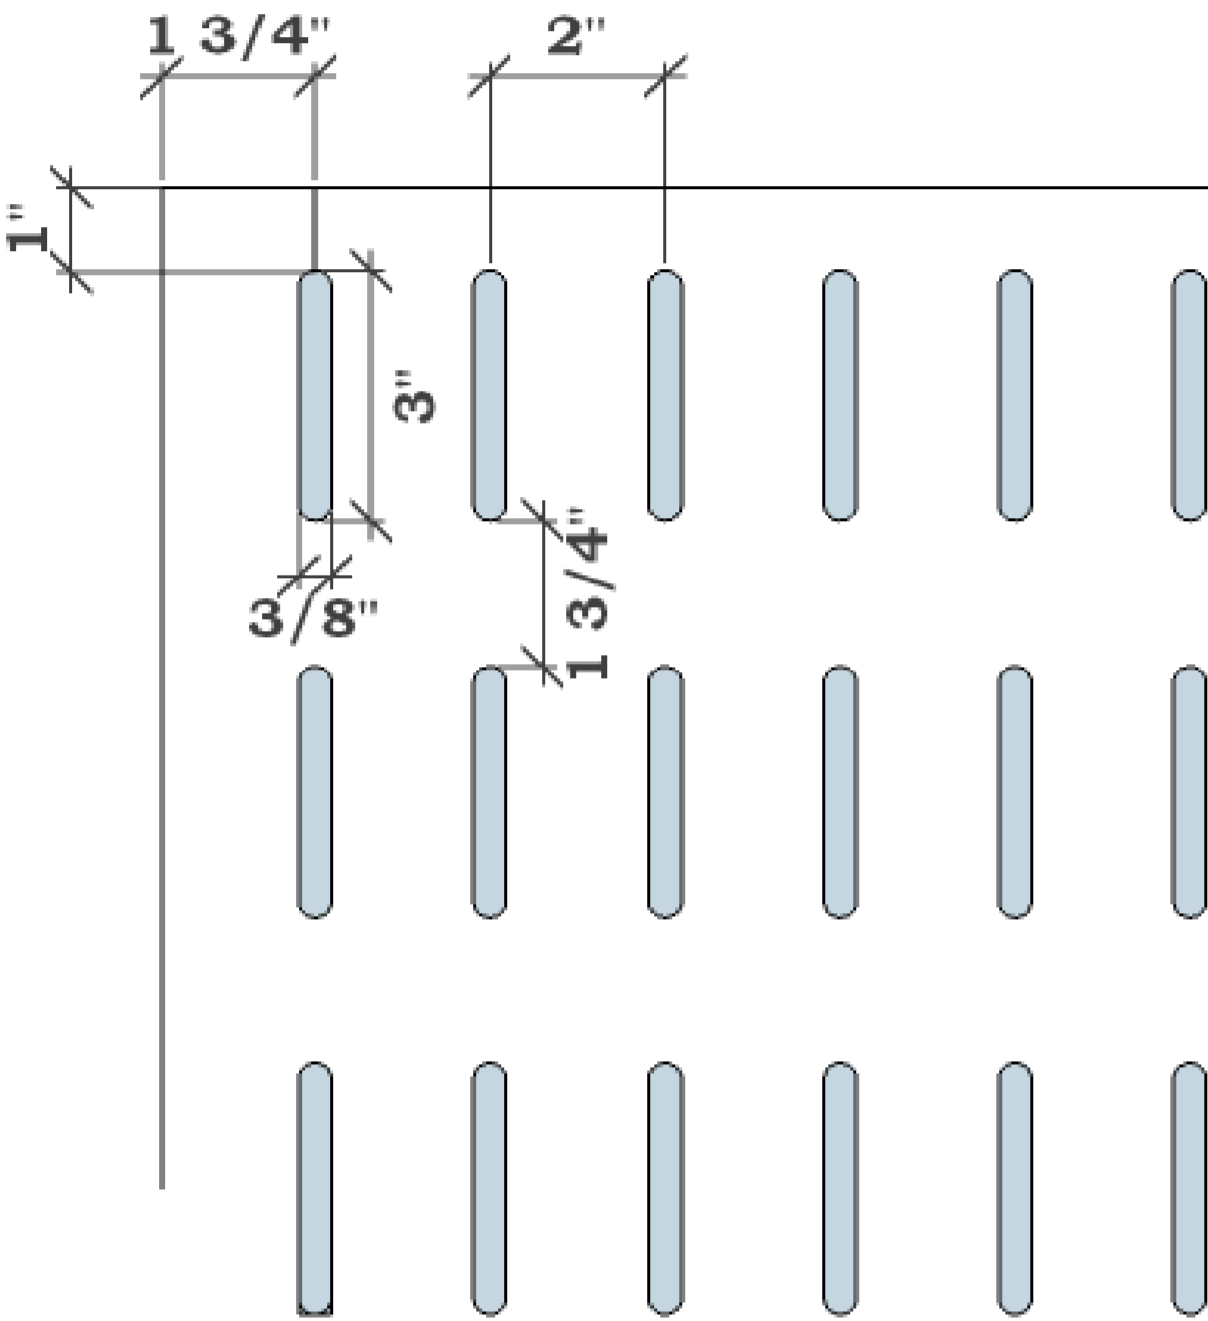

Perforation Patterns Slotted and Channel Groove

**3" Slots
2" On Center
3/8" Slot Width**

**2" Slot
3" On Center
3/8" Slot Width**

**Channel Groove
3/8" - 1 1/4" On Center
2MM Groove Width**

fifth wall designs