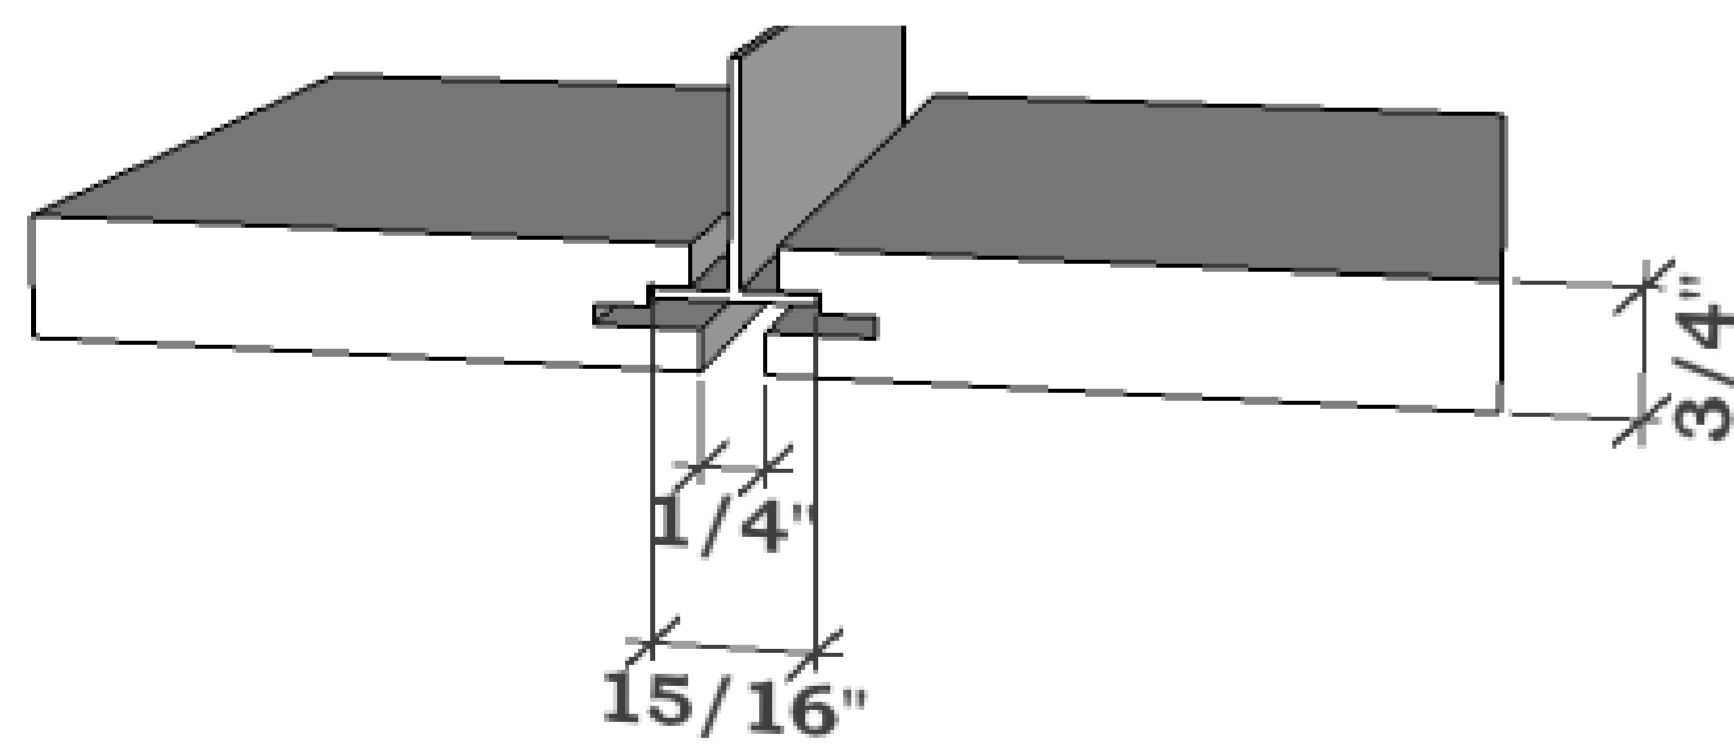

Panelized Wood Panels
Layin, Tegular and Exact Edge Design
Dimensions: 2x2, 2x4, 2x8 and Custom Dimensions
5W-P2424, 5W-P2448, 5W-P2496

fifth wall designs

Layin Design

Tegular - Spline Designs

Tegular - Rabbetted Designs

Exact Edge Detail

Panel Dimensions

Panel Details

- Wood Species: See Wood Options
- Dimensios: 2x2, 2x4 and 2x8
Custom Dimension Available
- Fire Rating: Class A or Class C
- Cores: Particle Board or MDF Core