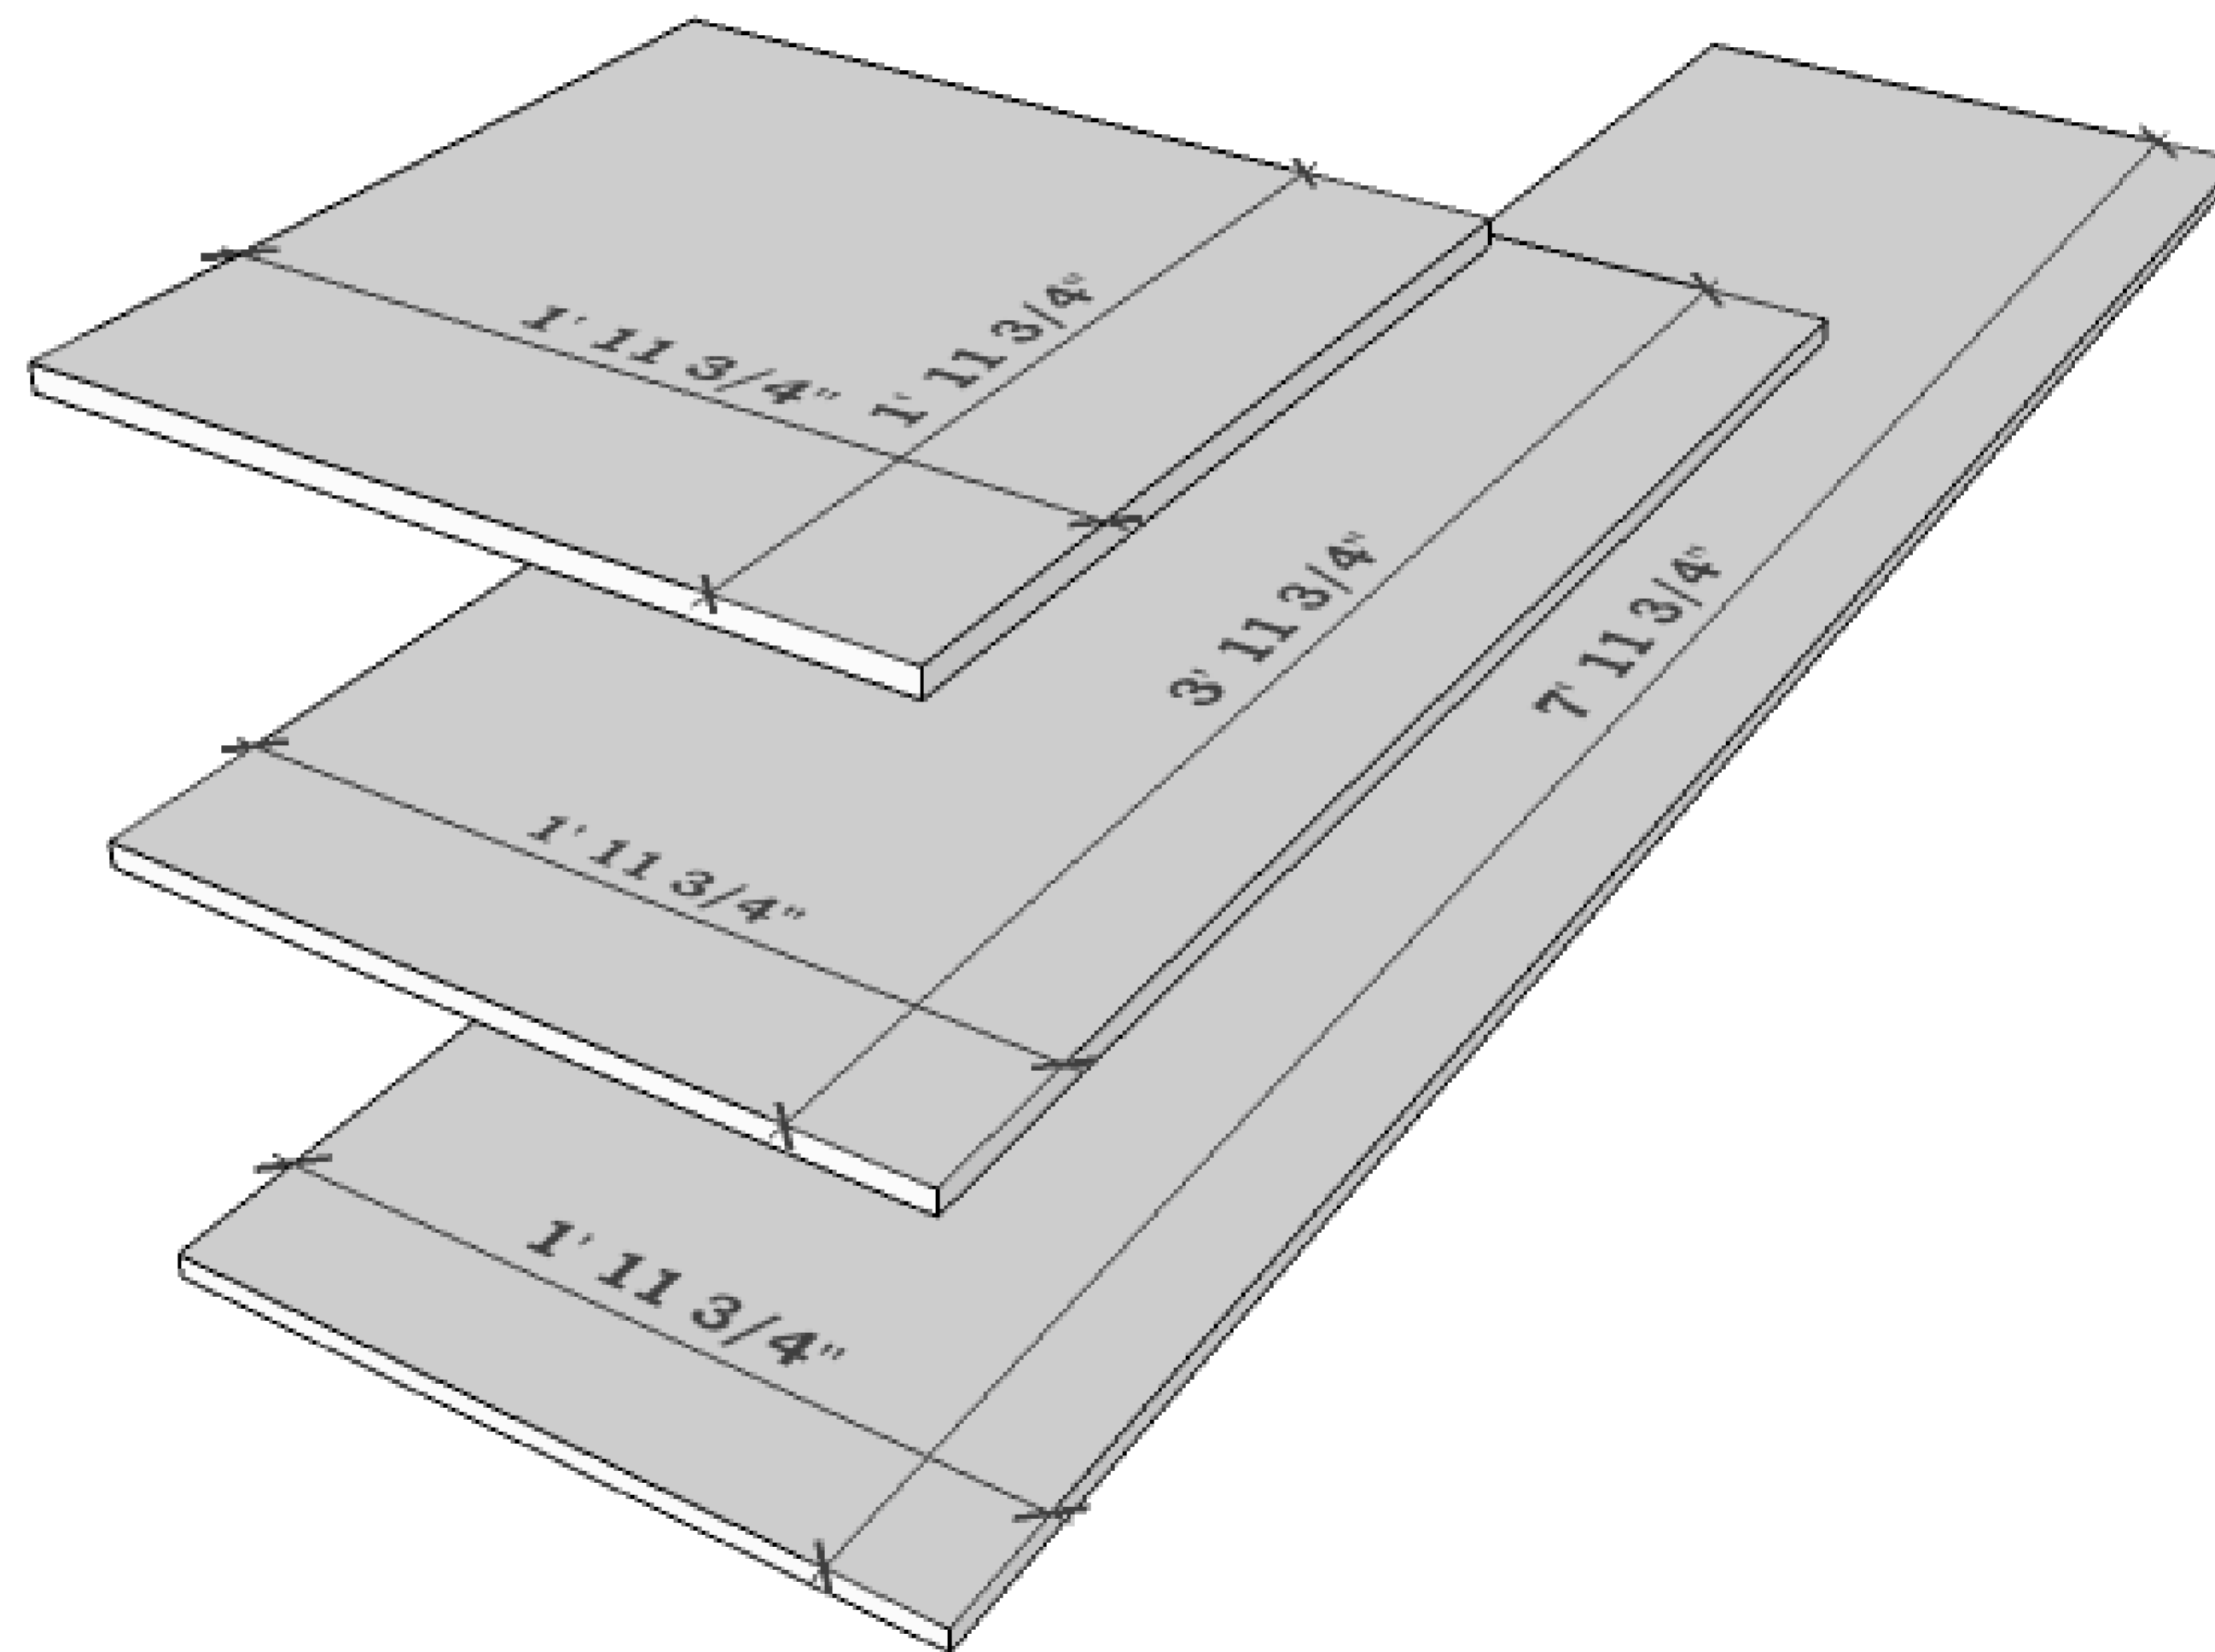

Panelized Wood Panels
Layin, Tegular and Exact Edge Design
Dimensions: 2x2, 2x4, 2x8 and Custom Dimensions
5W-P2424, 5W-P2448, 5W-P2496

fifth wall designs

Layin Design

Tegular - Spline Designs

Tegular - Rabbetted Designs

Exact Edge Detail

Panel Dimensions

Panel Details

- Wood Species: See Wood Options
- Dimensios: 2x2, 2x4 and 2x8
Custom Dimension Available
- Fire Rating: Class A or Class C
- Cores: Particle Board or MDF Core