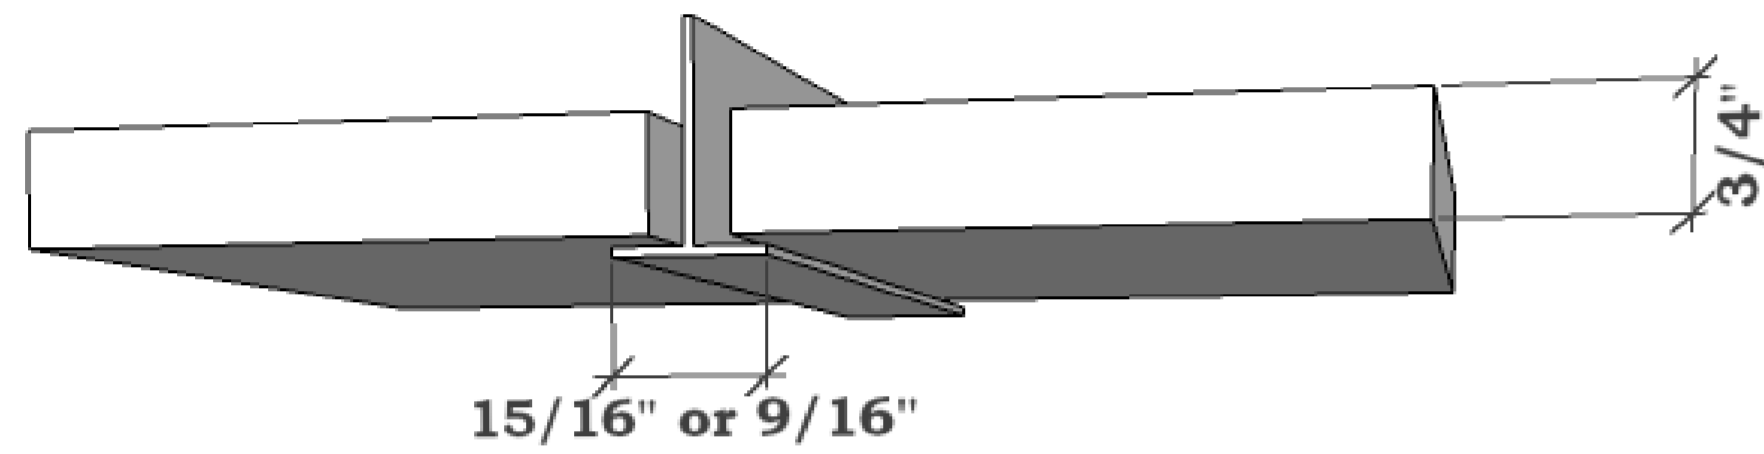

Panelized Wood Panels
Layin, Tegular and Exact Edge Design
Dimensions: 2x2, 2x4, 2x8 and Custom Dimensions
5W-P2424, 5W-P2448, 5W-P2496

fifth wall designs

Layin Design

Tegular - Spline Designs

Tegular - Rabbetted Designs

Exact Edge Detail

Panel Dimensions

Panel Details

- Wood Species: See Wood Options
- Dimensios: 2x2, 2x4 and 2x8
Custom Dimension Available
- Fire Rating: Class A or Class C
- Cores: Particle Board or MDF Core