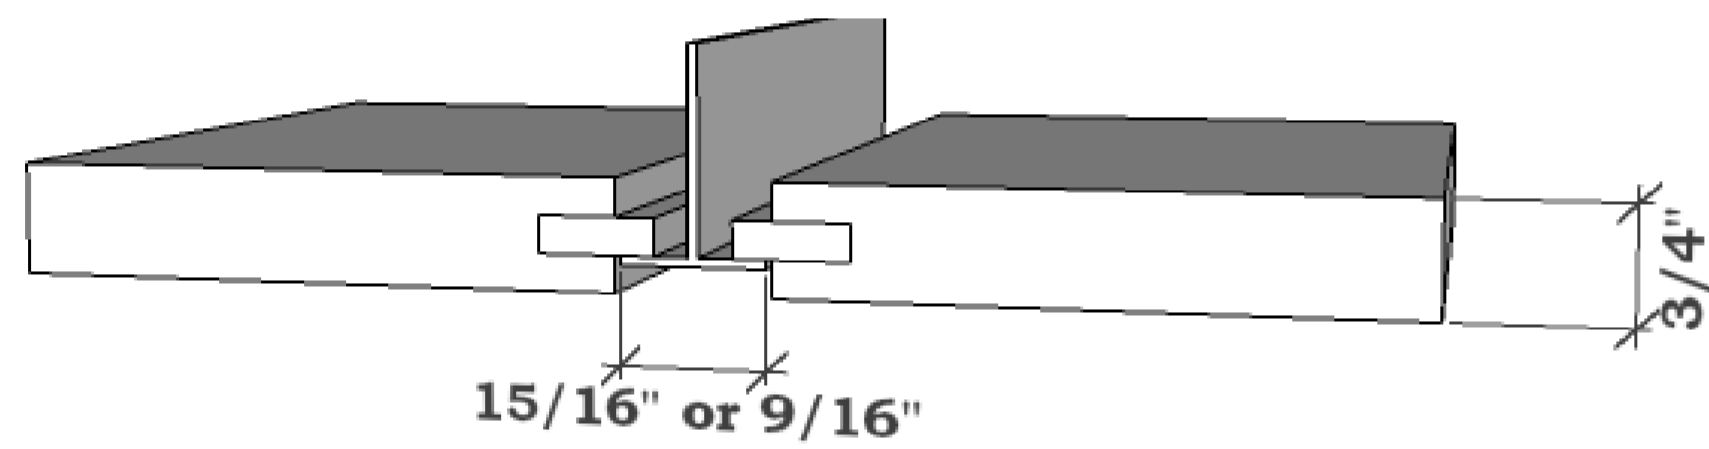

Panelized Wood Panels
Layin, Tegular and Exact Edge Design
Dimensions: 2x2, 2x4, 2x8 and Custom Dimensions
5W-P2424, 5W-P2448, 5W-P2496

fifth wall designs

Layin Design

Tegular - Spline Designs

Tegular - Rabbetted Designs

Exact Edge Detail

Panel Dimensions

Panel Details

- Wood Species: See Wood Options
- Dimensios: 2x2, 2x4 and 2x8
Custom Dimension Available
- Fire Rating: Class A or Class C
- Cores: Particle Board or MDF Core