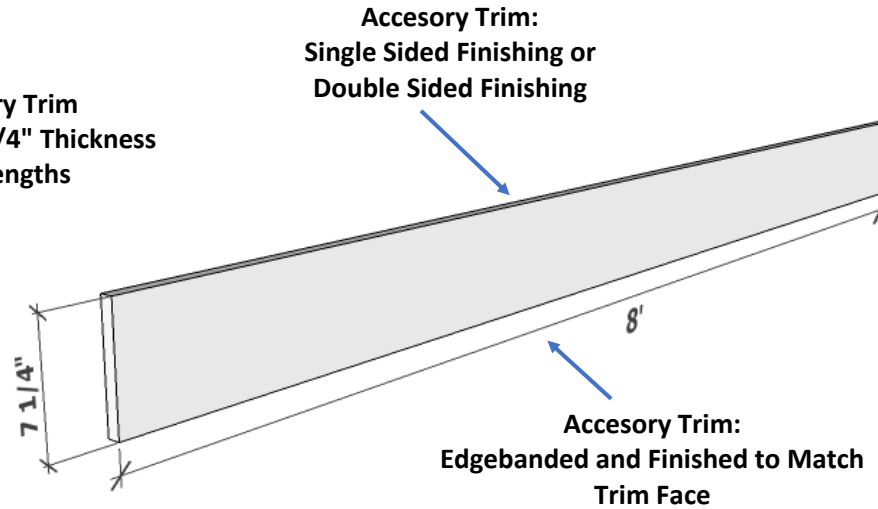

Trim Accessories: Product # 5W-T2 thru T12
Blades: 2" thru 12" Wide by 96" - 120" Long at 3/4" Thick

Accessory Trim
 2" thru 12" x 3/4" Thickness
 8'-10' Lengths

Panel Details

- Wood Species: See Wood Options
- Lengths: Standard= 95 1/4" -119 1/4" or Custom Lengths Available
- Fire Rating: Class A or Class C
- Cores: Particle Board , MDF or Solid Wood