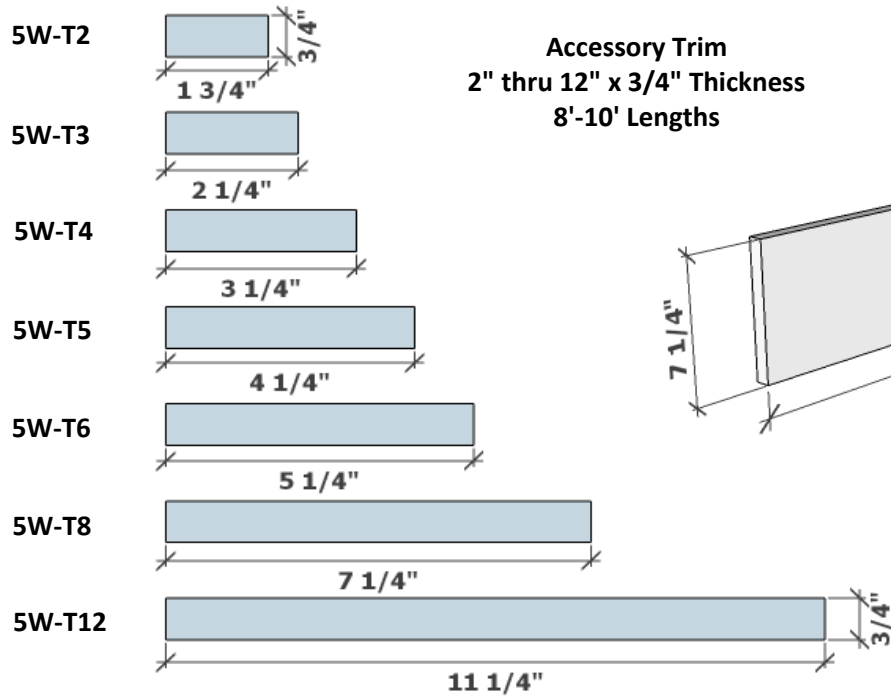

Trim Accessories: Product # 5W-T2 thru T12
Blades: 2" thru 12" Wide by 96" - 120" Long at 3/4" Thick

Accessory Trim
 2" thru 12" x 3/4" Thickness
 8'-10' Lengths

Panel Details

- Wood Species: See Wood Options
- Lengths: Standard= 95 1/4" -119 1/4" or Custom Lengths Available
- Fire Rating: Class A or Class C
- Cores: Particle Board , MDF or Solid Wood

fifth wall designs

5th Wall Designs
 3011 82nd Lane NE
 Blaine, MN 55449
 P: 1-877-584-9255
 D: 763-780-4935
 fifthwalldesigns.com

Product Drawing
Product # 5W-T2-T12

Accessory Trim
2" thru 12" Wide