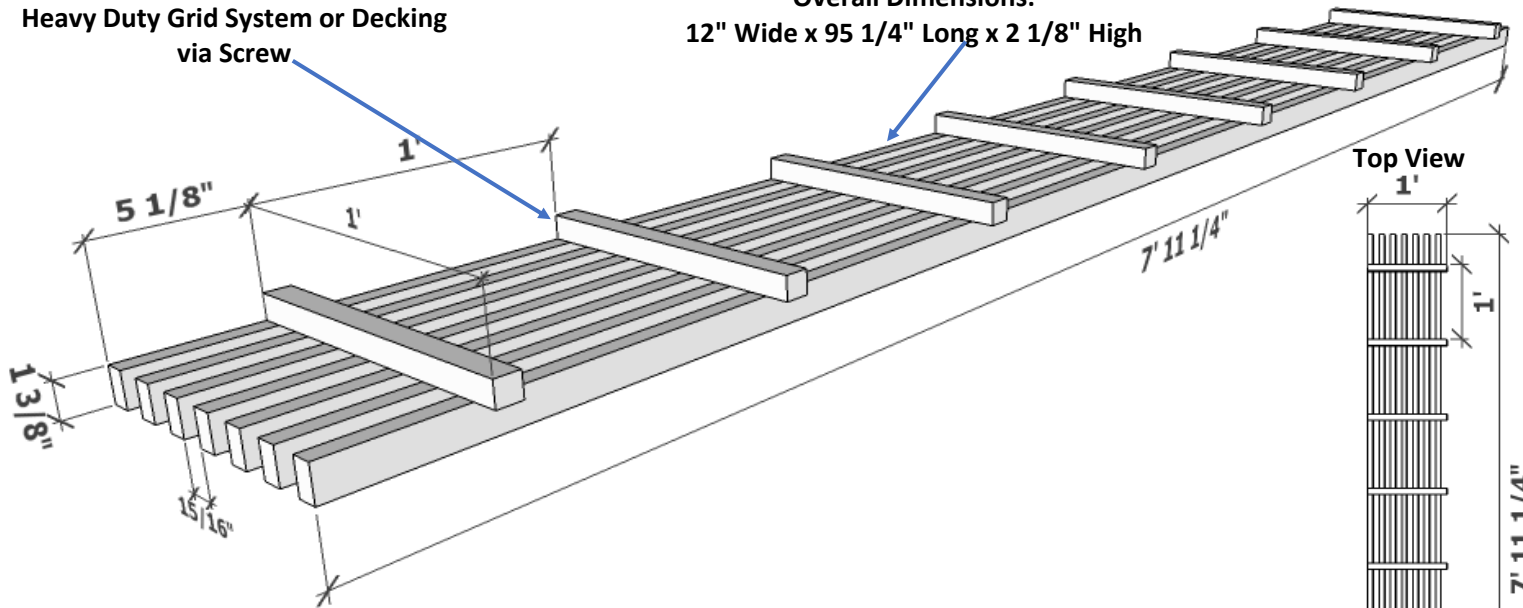

Grille Ceiling System- # 5W-G137-7
Blades: 1 3/8" D x 95 1/4" L x 3/4" Thick
Overall Panel Dimensions: 12" W x 95 1/4" x 2 1/8" H

Wood Backer Board- Black
12" On Center Connected to 15/16"
Heavy Duty Grid System or Decking
via Screw

Panelized Grille System
Overall Dimensions:
12" Wide x 95 1/4" Long x 2 1/8" High

Panel Details

- **Wood Species:** See Wood Options
- **Lengths:** Standard= 95 1/4" -119 1/4" or Custom Lengths Available
- **Fire Rating:** Class C- Class A Optional
- **Cores:** Solid Wood