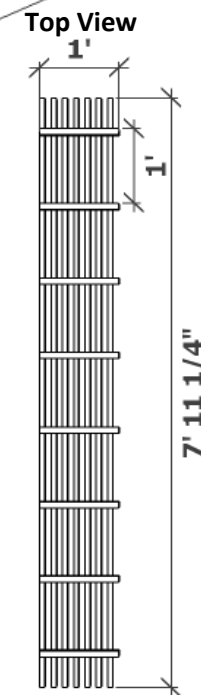

Grille Ceiling System- # 5W-G137-7
Blades: 1 3/8" D x 95 1/4" L x 3/4" Thick
Overall Panel Dimensions: 12" W x 95 1/4" x 2 1/8" H

Wood Backer Board- Black
12" On Center Connected to 15/16"
Heavy Duty Grid System or Decking
via Screw

Panelized Grille System
Overall Dimensions:
12" Wide x 95 1/4" Long x 2 1/8" High

Panel Details

- **Wood Species:** See Wood Options
- **Lengths:** Standard= 95 1/4" -119 1/4" or Custom Lengths Available
- **Fire Rating:** Class C- Class A Optional
- **Cores:** Solid Wood

fifth wall designs

5th Wall Designs
 3011 82nd Lane NE
 Blaine, MN 55449
 P: 1-877-584-9255
 D: 763-780-4935
 fifthwalldesigns.com

Product Drawing
Product # 5W-G137-7
1 3/8" Blades with
Approx 1" Spacing