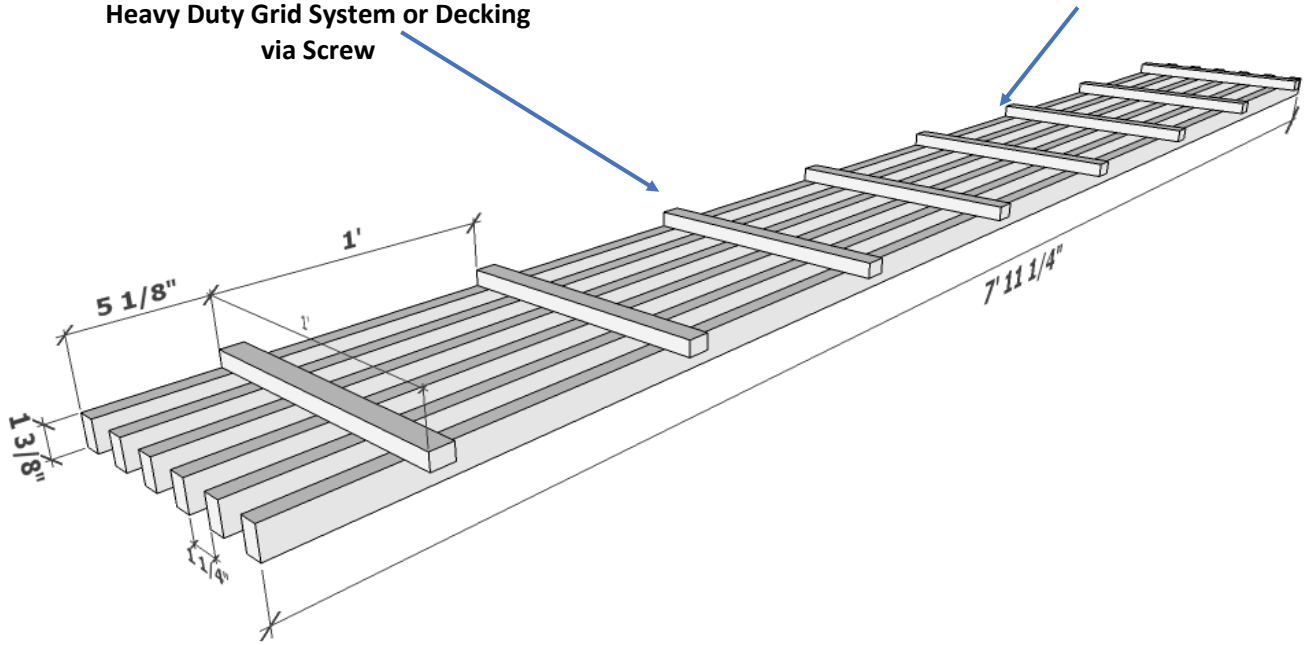

**Grille Ceiling System- # 5W-G137-6**  
**Blades: 1 3/8" D x 95 1/4" L x 3/4" Thick**  
**Overall Panel Dimensions: 12" W x 95 1/4"x 2 1/8" H**

**Wood Backer Board- Black**  
**12" On Center Connected to 15/16"**  
**Heavy Duty Grid System or Decking**  
**via Screw**

**Panelized Grille System**  
**Overall Dimensions:**  
**12" Wide x 95 1/4" Long x 2 1/8" High**

- Panel Details**
- **Wood Species:** See Wood Options
  - **Lengths:** Standard= 95 1/4" -119 1/4" or Custom Lengths Available
  - **Fire Rating** Class A or Class C
  - **Cores:** Particle Board , MDF or Solid Wood