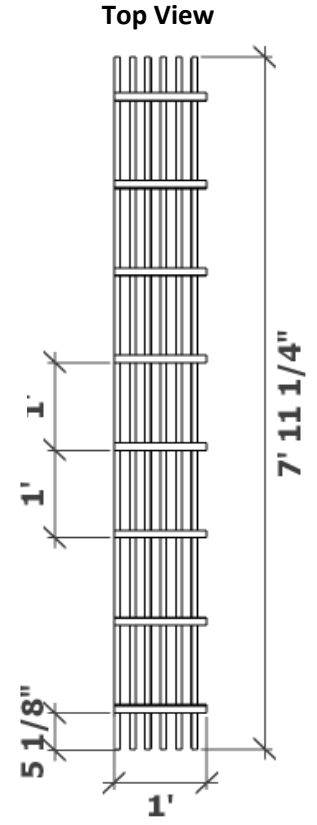

**Grille Ceiling System- # 5W-G137-6**  
**Blades: 1 3/8" D x 95 1/4" L x 3/4" Thick**  
**Overall Panel Dimensions: 12" W x 95 1/4"x 2 1/8" H**

**Wood Backer Board- Black**  
**12" On Center Connected to 15/16"**  
**Heavy Duty Grid System or Decking**  
**via Screw**

**Panelized Grille System**  
**Overall Dimensions:**  
**12" Wide x 95 1/4" Long x 2 1/8" High**

- Panel Details**
- **Wood Species:** See Wood Options
  - **Lengths:** Standard= 95 1/4" -119 1/4" or Custom Lengths Available
  - **Fire Rating** Class A or Class C
  - **Cores:** Particle Board , MDF or Solid Wood