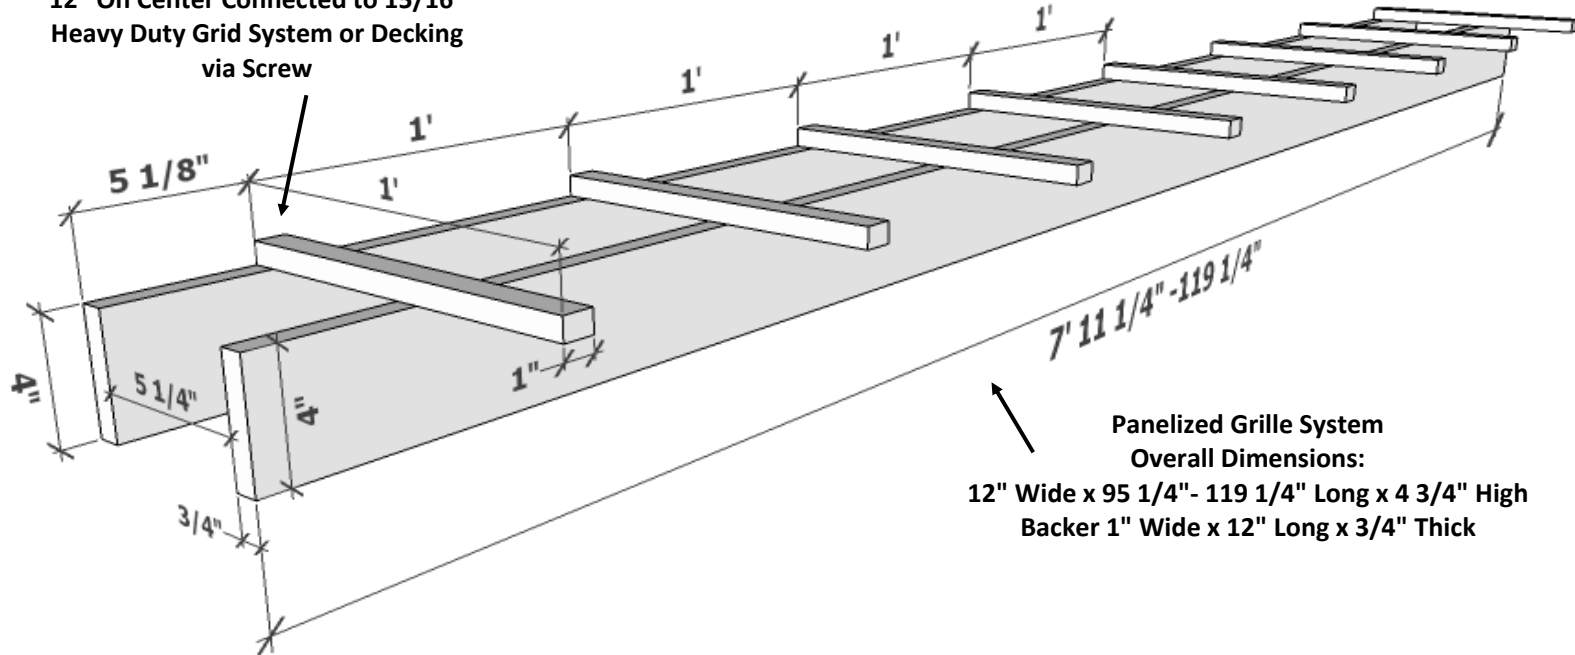

Grille Ceiling System-Product # 5W-G400-2
Blades: 4" D x 95 1/4" - 119 1/4" L
Overall Panel Dimensions: 12" W x 94 1/4" - 119 1/4" x 4 3/4" H

Wood Backer Board- Black
12" On Center Connected to 15/16"
Heavy Duty Grid System or Decking
via Screw

Panelized Grille System
Overall Dimensions:
12" Wide x 95 1/4" - 119 1/4" Long x 4 3/4" High
Backer 1" Wide x 12" Long x 3/4" Thick

Panel Details

- **Wood Species:** See Wood Options
- **Lengths:** Standard= 95 1/4" -119 1/4" or Custom Lengths Available
- **Fire Rating** Class A or Class C
- **Cores:** Particle Board , MDF or Solid Wood

4" Deep x 95 1/4" - 119 1/4" with 5 1/4" Spacing
2 Planks Per Linear Foot

5th Wall Designs
 3011 82nd Lane NE
 Blaine, MN 55449
 P: 1-877-584-9255
 D:763-780-4935
 fifthwalldesigns.com

Product Drawing
Product # 5W-G400-2

4" Blades
5 1/4" Spacing