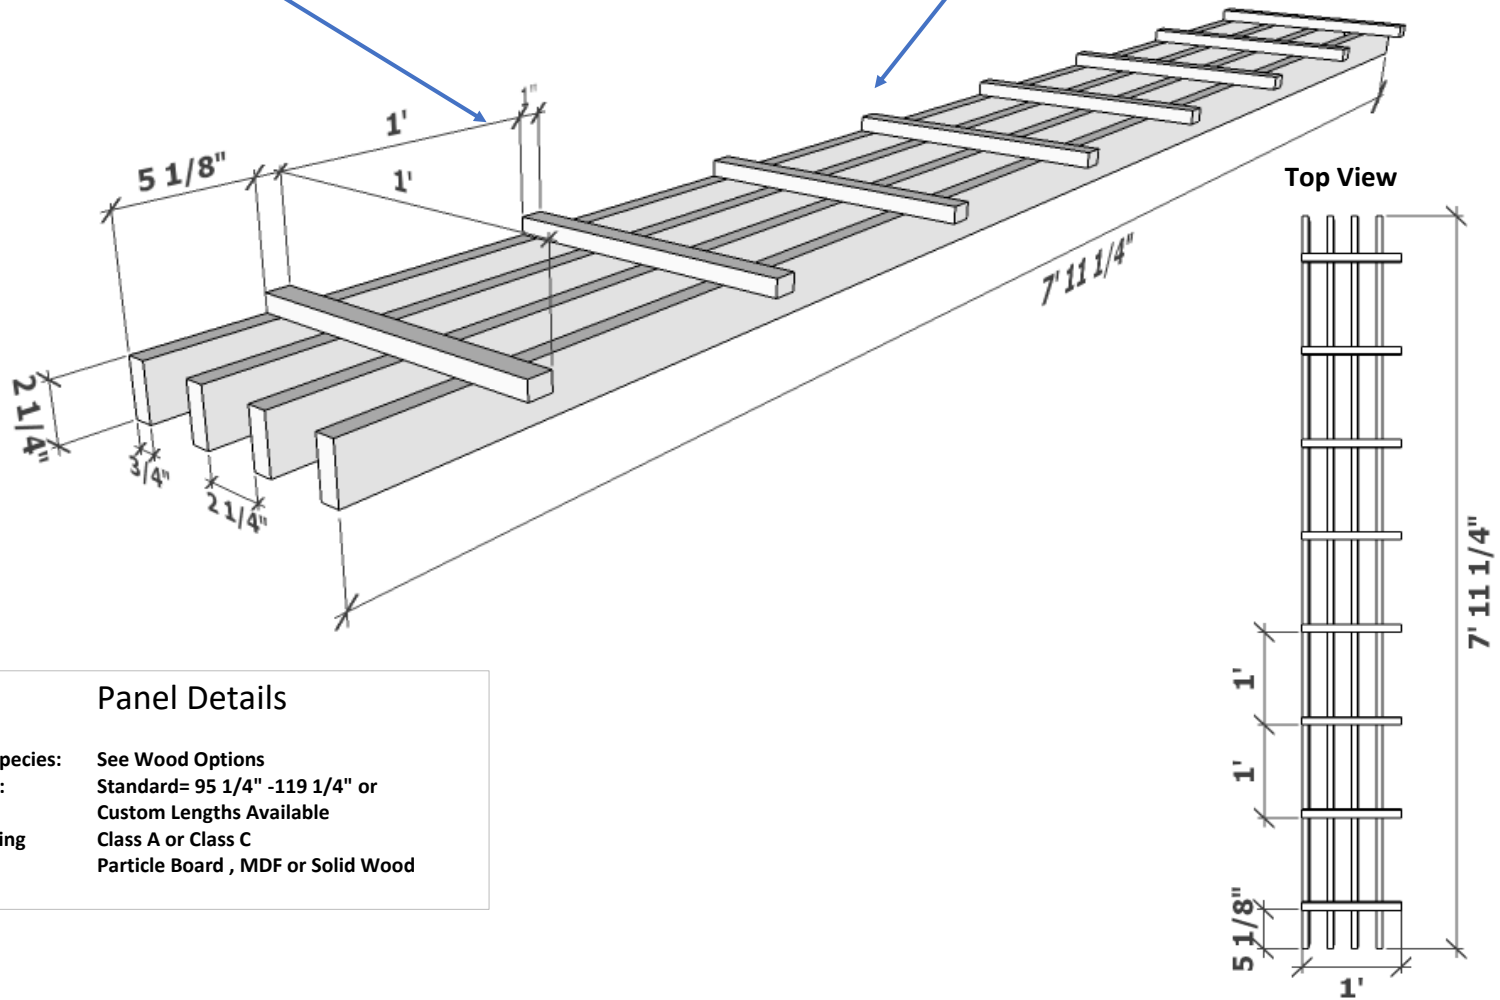

**Grille Ceiling System- # 5W-G225-4**  
**Blades: 2 1/4" D x 95 1/4" L x 3/4" Thick**  
**Overall Panel Dimensions: 12" W x 95 1/4"x 3" H**

Wood Backer Board- Black  
 12" On Center Connected to 15/16"  
 Heavy Duty Grid System or Decking  
 via Screw

Panelized Grille System  
 Overall Dimensions:  
 12" Wide x 95 1/4" Long x 3" High

- Panel Details**
- Wood Species: See Wood Options
  - Lengths: Standard= 95 1/4" -119 1/4" or Custom Lengths Available
  - Fire Rating: Class A or Class C
  - Cores: Particle Board , MDF or Solid Wood