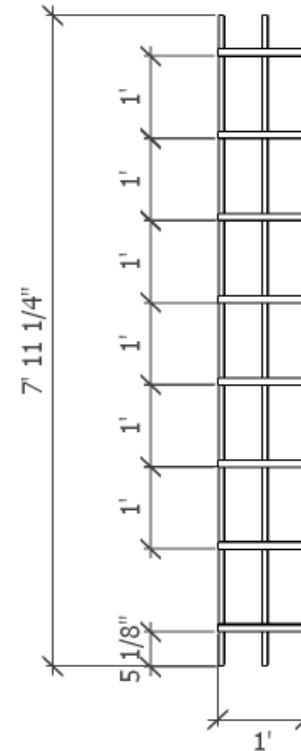

Grille Ceiling System- # 5W-G200-2
Blades: 2" D x 95 1/4" L x 3/4" Thick
Overall Panel Dimensions: 12" W x 95 1/4"x 2 3/4" H

Wood Backer Board- Black
12" On Center Connected to 15/16"
Heavy Duty Grid System or Decking
via Screw

Panelized Grille System
Overall Dimensions:
12" Wide x 95 1/4" Long x 4 7/8 " High

Top View

Panel Details

- **Wood Species:** See Wood Options
- **Lengths:** Standard= 95 1/4" -119 1/4" or Custom Lengths Available
- **Fire Rating** Class A or Class C
- **Cores:** Particle Board , MDF or Solid Wood

5th Wall Designs
 3011 82nd Lane NE
 Blaine, MN 55449
 P: 1-877-584-9255
 D:763-780-4935
 fifthwalldesigns.com

Product Drawing
Product # 5W-G200-2
2" Blades with
5 1/4" Spacing