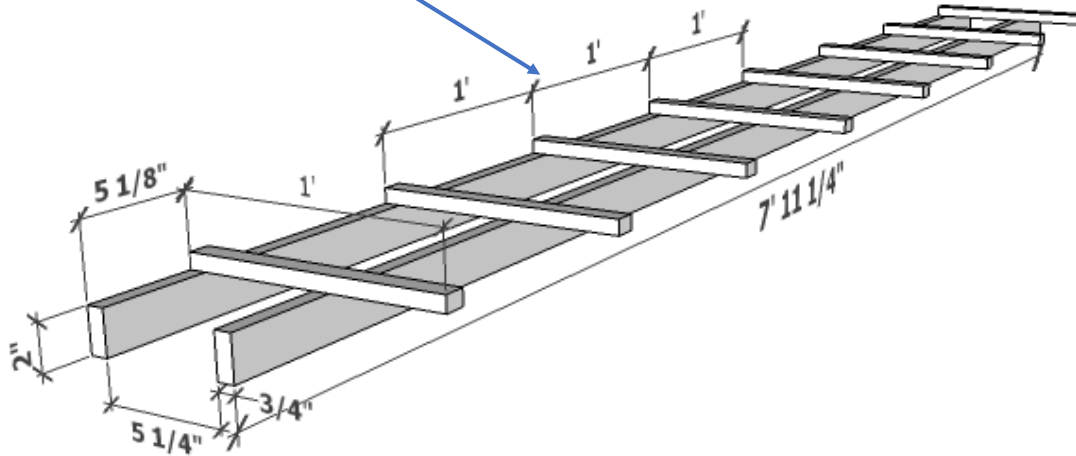

Grille Ceiling System- # 5W-G200-2
Blades: 2" D x 95 1/4" L x 3/4" Thick
Overall Panel Dimensions: 12" W x 95 1/4"x 2 3/4" H

Wood Backer Board- Black
12" On Center Connected to 15/16"
Heavy Duty Grid System or Decking
via Screw

Panelized Grille System
Overall Dimensions:
12" Wide x 95 1/4" Long x 4 7/8 " High

Top View

Panel Details

- **Wood Species:** See Wood Options
- **Lengths:** Standard= 95 1/4" -119 1/4" or Custom Lengths Available
- **Fire Rating** Class A or Class C
- **Cores:** Particle Board , MDF or Solid Wood