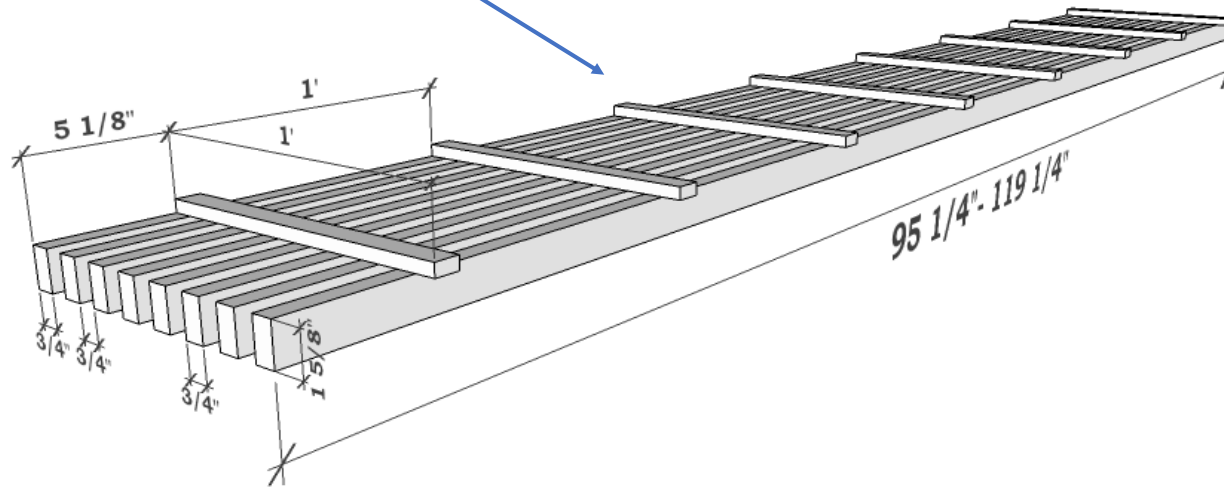

**Grille Ceiling System- # 5W-G1625-8**  
**Blades: 1 5/8" D x 95 1/4" L x 3/4" Thick**  
**Overall Panel Dimensions: 12" W x 95 1/4" x 2 3/8"**

**Wood Backer Board- Black**  
**12" On Center Connected to 15/16"**  
**Heavy Duty Grid System or Decking**  
**via Screw**

**Panelized Grille System**  
**Overall Dimensions:**  
**12" Wide x 95 1/4" Long x 2 3/8" High**

**Top View**

**Panel Details**

- **Wood Species:** See Wood Options
- **Lengths:** Standard= 95 1/4" -119 1/4" or Custom Lengths Available
- **Fire Rating** Class A or Class C
- **Cores:** Particle Board , MDF or Solid Wood