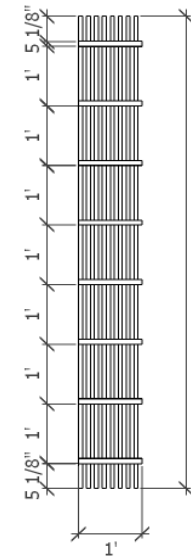

**Grille Ceiling System- # 5W-G1625-8**  
**Blades: 1 5/8" D x 95 1/4" L x 3/4" Thick**  
**Overall Panel Dimensions: 12" W x 95 1/4" x 2 3/8"**

**Wood Backer Board- Black**  
**12" On Center Connected to 15/16"**  
**Heavy Duty Grid System or Decking**  
**via Screw**

**Panelized Grille System**  
**Overall Dimensions:**  
**12" Wide x 95 1/4" Long x 2 3/8" High**

**Top View**

**Panel Details**

- **Wood Species:** See Wood Options
- **Lengths:** Standard= 95 1/4" -119 1/4" or Custom Lengths Available
- **Fire Rating** Class A or Class C
- **Cores:** Particle Board , MDF or Solid Wood