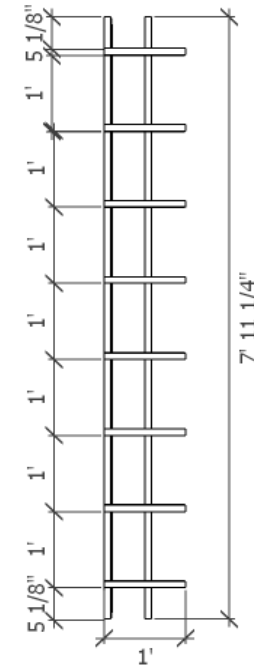

Grille Ceiling System- #5W-G525-2
Blades: 5 1/4" D x 95 1/4" L x 1" Thick
Overall Panel Dimensions: 12" W x 95 1/4"x 6" H

Wood Backer Board- Black
12" On Center Connected to 15/16"
Heavy Duty Grid System or Decking
via Screw

Panelized Grille System
Overall Dimensions:
12" Wide x 95 1/4" Long x 6" High

Top View

Panel Details

- **Wood Species:** See Wood Options
- **Lengths:** Standard= 95 1/4" -119 1/4" or Custom Lengths Available
- **Fire Rating** Class A or Class C
- **Cores:** Particle Board , MDF or Solid Wood

5th Wall Designs
 3011 82nd Lane NE
 Blaine, MN 55449
 P: 1-877-584-9255
 D:763-780-4935
 fifthwalldesigns.com

Product Drawing
Product # 5W-G525-2
5 1/4" Blades with
5" Spacing