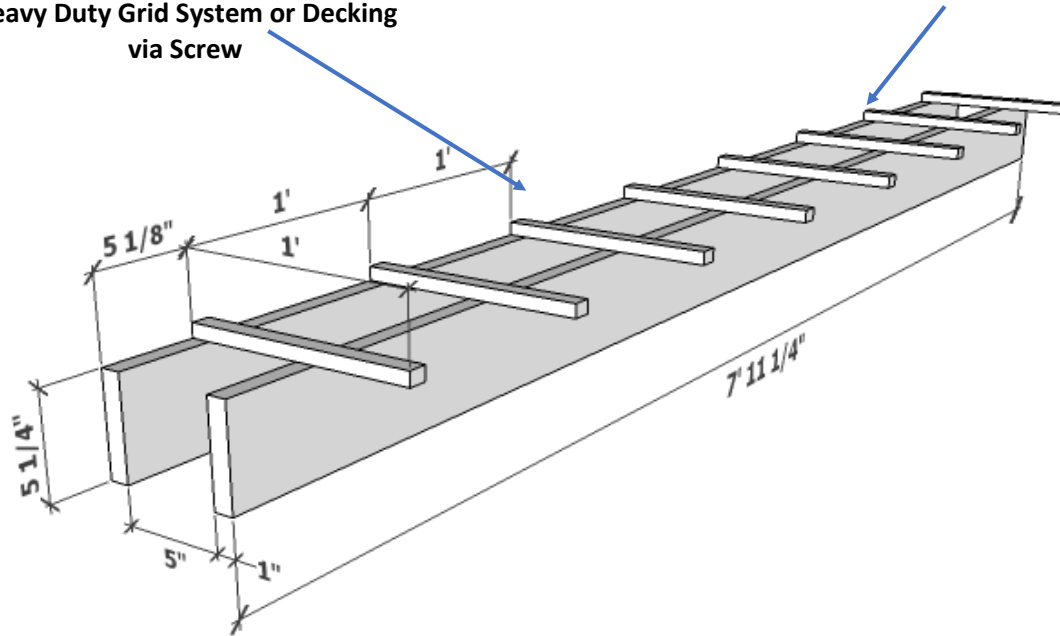

Grille Ceiling System- #5W-G525-2
Blades: 5 1/4" D x 95 1/4" L x 1" Thick
Overall Panel Dimensions: 12" W x 95 1/4"x 6" H

Wood Backer Board- Black
12" On Center Connected to 15/16"
Heavy Duty Grid System or Decking
via Screw

Panelized Grille System
Overall Dimensions:
12" Wide x 95 1/4" Long x 6" High

Top View

Panel Details

- **Wood Species:** See Wood Options
- **Lengths:** Standard= 95 1/4" -119 1/4" or Custom Lengths Available
- **Fire Rating** Class A or Class C
- **Cores:** Particle Board , MDF or Solid Wood