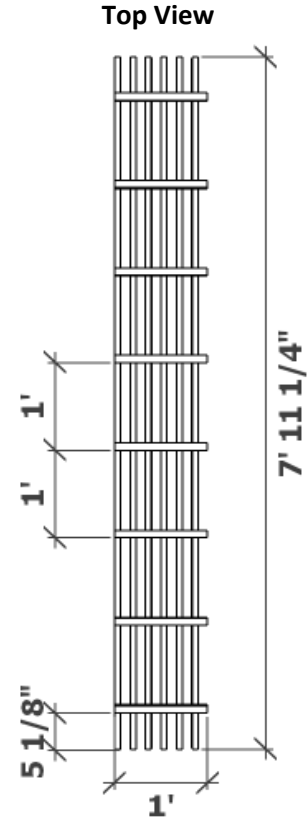

**Grille Ceiling System- # 5W-G175-3**  
**Blades: 1 3/4" D x 1 3/4" T x 7' 11 1/4"- 119 1/4" L**  
**Overall Panel Dimensions: 12" W x 2 1/2" H x 95 1/4"- 119 1/4" L**

- Panel Details**
- **Wood Species:** See Wood Options
  - **Lengths:** Standard= 95 1/4" -119 1/4" or Custom Lengths Available
  - **Fire Rating** Class A or Class C
  - **Cores:** Particle Board , MDF or Solid Wood

5th Wall Designs  
 3011 82nd Lane NE  
 Blaine, MN 55449  
 P: 1-877-584-9255  
 D: 763-780-4935  
 fifthwalldesigns.com

**Product Drawing**  
**Product # 5W-G175-3**  
 3/4" x 1 3/4" Blades with  
 2 1/4" Spacing