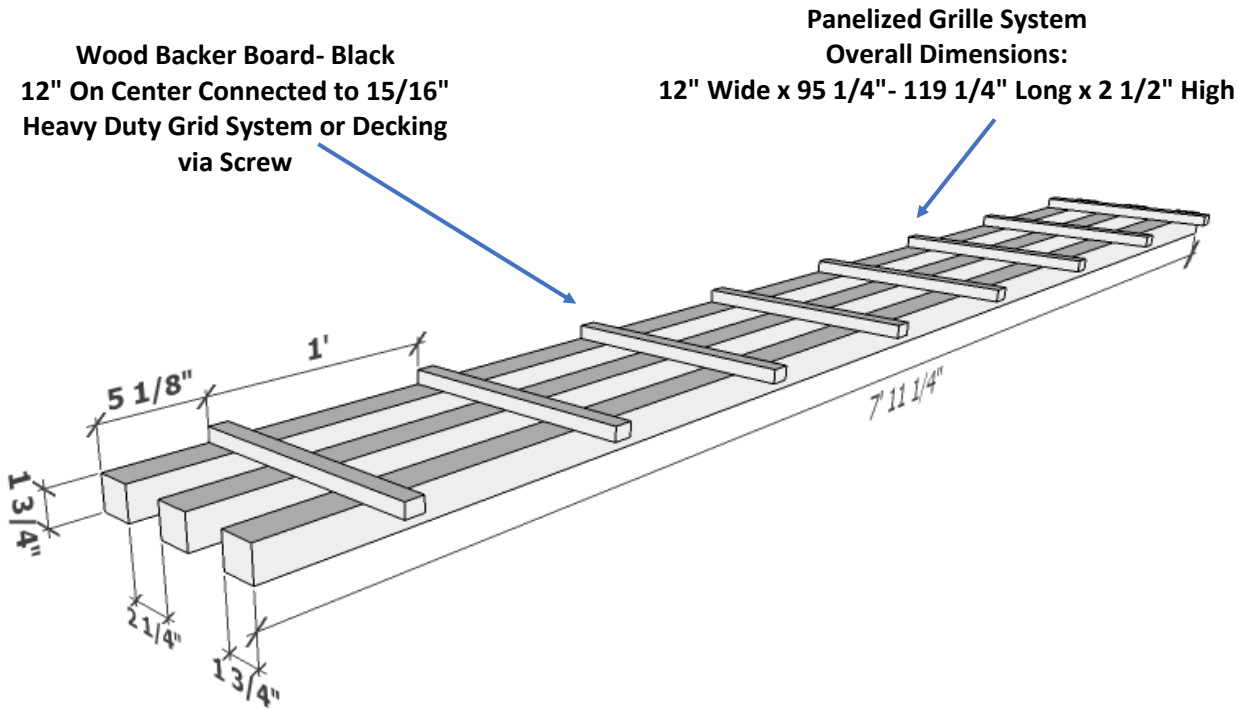

**Grille Ceiling System- # 5W-G175-3**  
**Blades: 1 3/4" D x 1 3/4" T x 7' 11 1/4"- 119 1/4" L**  
**Overall Panel Dimensions: 12" W x 2 1/2" H x 95 1/4"- 119 1/4" L**

- Panel Details**
- **Wood Species:** See Wood Options
  - **Lengths:** Standard= 95 1/4" -119 1/4" or Custom Lengths Available
  - **Fire Rating** Class A or Class C
  - **Cores:** Particle Board , MDF or Solid Wood