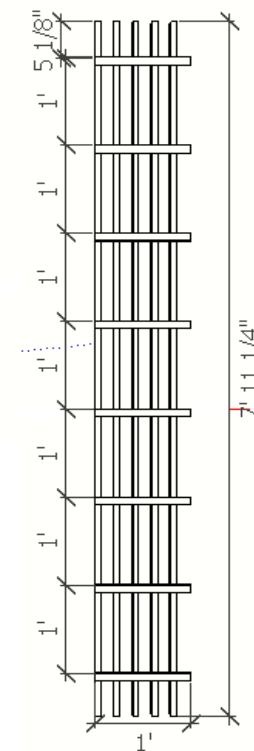

Grille Ceiling System-Product # 5W-G250-5
Blades: 2 1/2" W x 95 1/4"- 119 1/4"
Overall Panel Dimensions: 12" W x 95 1/4" - 119 1/4" x 3" H

Panelized Linear System
Overall Dimensions:
12" Wide x 95 1/4"- 119 1/4" Long x 3" High

Wood Backer Board- Black
12" On Center Connected to 15/16"
Heavy Duty Grid System or Decking
via Screw

Top View

Panel Details

- **Wood Species:** See Wood Options
- **Lengths:** Standard= 95 1/4" -119 1/4" or Custom Lengths Available
- **Fire Rating:** Class A or Class C
- **Cores:** Particle Board , MDF or Solid Wood

2 1/2" Deep x 95 1/4" with 1 1/4" Spacing
5 Planks Per Linear Foot
Custom and Longer Lengths Available
Core: 3/4" Standard or Fire Rated Core

fifth wall designs

5th Wall Designs
 3011 82nd Lane NE
 Blaine, MN 55449
 P: 1-877-584-9255
 D:763-780-4935
 fifthwalldesigns.com

Product Drawing
Product # 5W-G250-5
2 1/2" Blades with
1 1/4" Spacing