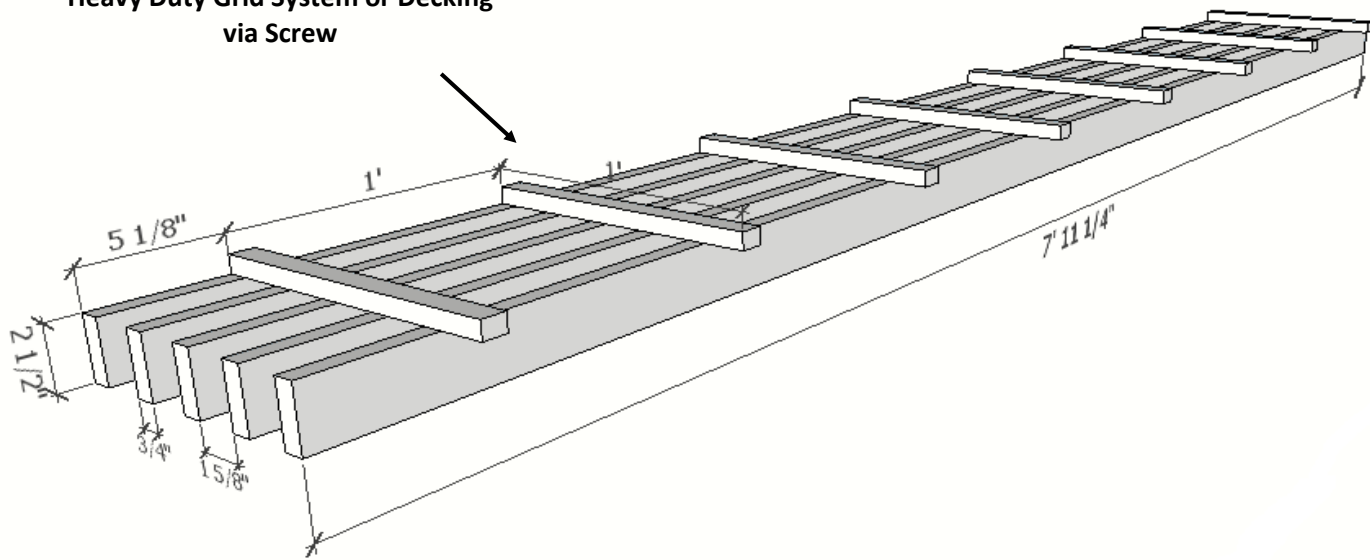

Grille Ceiling System-Product # 5W-G250-5
Blades: 2 1/2" W x 95 1/4"- 119 1/4"
Overall Panel Dimensions: 12" W x 95 1/4" - 119 1/4" x 3" H

Panelized Linear System
Overall Dimensions:
12" Wide x 95 1/4"- 119 1/4" Long x 3" High

Wood Backer Board- Black
12" On Center Connected to 15/16"
Heavy Duty Grid System or Decking
via Screw

Top View

Panel Details

- **Wood Species:** See Wood Options
- **Lengths:** Standard= 95 1/4" -119 1/4" or Custom Lengths Available
- **Fire Rating:** Class A or Class C
- **Cores:** Particle Board , MDF or Solid Wood

2 1/2" Deep x 95 1/4" with 1 1/4" Spacing
5 Planks Per Linear Foot
Custom and Longer Lengths Available
Core: 3/4" Standard or Fire Rated Core

fifth wall designs

5th Wall Designs
 3011 82nd Lane NE
 Blaine, MN 55449
 P: 1-877-584-9255
 D:763-780-4935
 fifthwalldesigns.com

Product Drawing
Product # 5W-G250-5
2 1/2" Blades with
1 1/4" Spacing