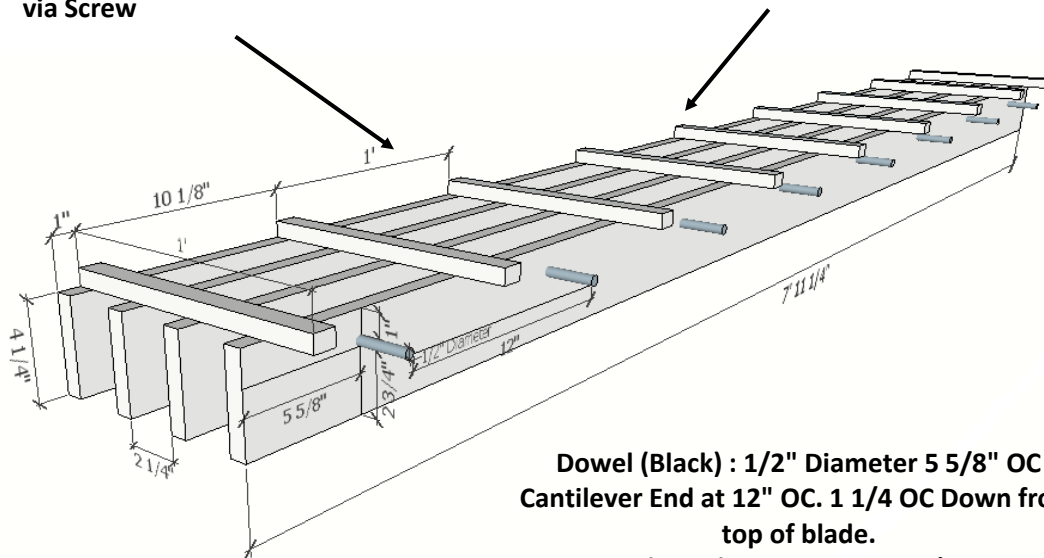

Grille Ceiling System-Product # 5W-G425-4 Dowel & Backer
Blades: 4 1/4" D x 95 1/4"L
Overall Panel Dimensions: 12" W x 95 1/4" x 5" H
Wood Species: Poplar with a Walnut Stain

Wood Backer Board- Black
Optional Dowel at 12" OC - Black
12" On Center Connected to 15/16"
Heavy Duty Grid System or Decking
via Screw

Panelized Grille System
Overall Dimensions:
12" Wide x 95 1/4" Long x 3" High

Dowel (Black) : 1/2" Diameter 5 5/8" OC
Cantilever End at 12" OC. 1 1/4" OC Down from
top of blade.
Backer (Black): 1" W x 12" L x 3/4" Thick

Panel Details

- **Wood Species:** Poplar with a Walnut Stain- 2x Sided
- **Lengths:** 95 1/4" Lengths
- **Fire Rating** Class C Fire Rated Particle Board Core
- **Cores:** Class C Fire Rated Particle Board Core
- **Options** 1/2" Dowel Available - at 12" OC