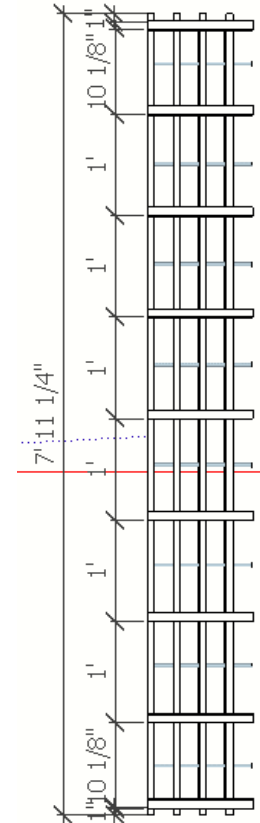

Grille Ceiling System-Product # 5W-G425-4 Dowel & Backer
Blades: 4 1/4" D x 95 1/4"L
Overall Panel Dimensions: 12" W x 95 1/4" x 5" H
Wood Species: Poplar with a Walnut Stain

Wood Backer Board- Black
Optional Dowel at 12" OC - Black
12" On Center Connected to 15/16"
Heavy Duty Grid System or Decking
via Screw

Panelized Grille System
Overall Dimensions:
12" Wide x 95 1/4" Long x 3" High

Dowel (Black) : 1/2" Diameter 5 5/8" OC
Cantilever End at 12" OC. 1 1/4" OC Down from
top of blade.
Backer (Black): 1" W x 12" L x 3/4" Thick

Panel Details

- **Wood Species:** Poplar with a Walnut Stain- 2x Sided
- **Lengths:** 95 1/4" Lengths
- **Fire Rating** Class C Fire Rated Particle Board Core
- **Cores:** Class C Fire Rated Particle Board Core
- **Options** 1/2" Dowel Available - at 12" OC

4 1/4" Deep x 95 1/4" with 2 1/4" Spacing
4 Blades Per Linear Foot
Custom and Longer Lengths Available
Core: Veneered Standard Particle Board Core

fifth wall designs

5th Wall Designs
 3011 82nd Lane NE
 Blaine, MN 55449
 P: 1-877-584-9255
 D: 763-780-4935
 fifthwalldesigns.com