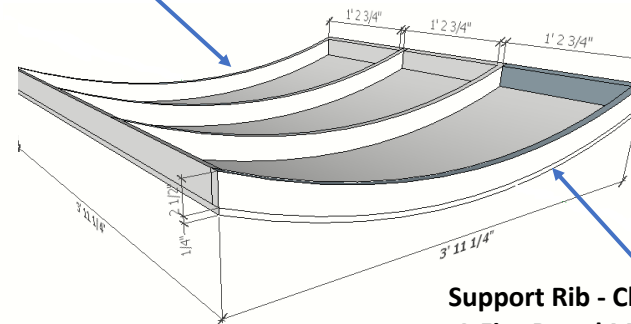

**Curved Canopy : 5th Wall Product 5W-C4848 or 5W-C4896 Convex
Canopy Dimensions: 2 3/4" Deep x 48" x 48" or 48 x 96"
Finish: Custom Painted per Owner's Specification**

fifth wall designs

5th Wall Designs
3011 82nd Lane NE
Blaine, MN 55449
P: 1-877-584-9255
D: 763-780-4935
fifthwalldesigns.com

ISO View

Canopy Dimensions: 48" x 48" or 48" x 96"
Class A MDF Fire Rated Supports and Face
Custom Painted

1/4" MDF Glued and Nailed
to Support Ribs
Face to Sanded Smooth
for Custom Paint

Standard Deflection in 4' Products is 4 3/4"
Different Deflections or Side Profile available
upon Request

Support Ribs to Spaced Uniformly on the back
of Panels.

Supports to accept Eye Hook for Support

Side View

ISO Top View

Support Rib - Class
A Fire Rated MDF

Product Drawing
Product # 5W-C4848

5W-C4896
Convex
Painted