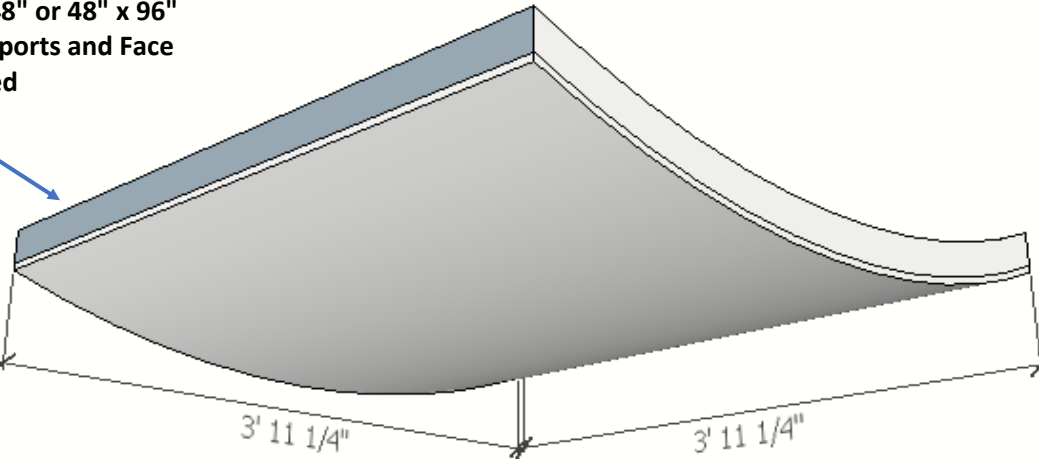

**Curved Canopy : 5th Wall Product 5W-C4848 or 5W-C4896 Convex
Canopy Dimensions: 2 3/4" Deep x 48" x 48" or 48 x 96"
Finish: Custom Painted per Owner's Specification**

fifth wall designs

5th Wall Designs
3011 82nd Lane NE
Blaine, MN 55449
P: 1-877-584-9255
D: 763-780-4935
fifthwalldesigns.com

ISO View

Canopy Dimensions: 48" x 48" or 48" x 96"
Class A MDF Fire Rated Supports and Face
Custom Painted

1/4" MDF Glued and Nailed
to Support Ribs
Face to Sanded Smooth
for Custom Paint

Standard Deflection in 4' Products is 4 3/4"
Different Deflections or Side Profile available
upon Request