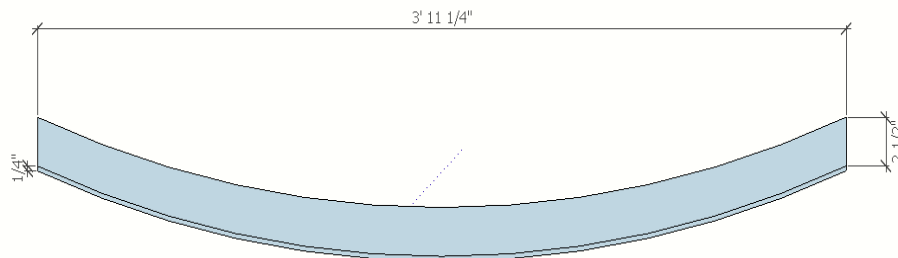

**Curved Canopy : 5th Wall Product 5W-C4848 or 5W-C4896 Convex
Canopy Dimensions: 2 3/4" Deep x 48" x 48" or 48 x 96"
Finish: Custom Painted per Owner's Specification**

fifth wall designs

5th Wall Designs
3011 82nd Lane NE
Blaine, MN 55449
P: 1-877-584-9255
D: 763-780-4935
fifthwalldesigns.com

ISO View

Canopy Dimensions: 48" x 48" or 48" x 96"
Class A MDF Fire Rated Supports and Face
Custom Painted

1/4" MDF Glued and Nailed
to Support Ribs
Face to Sanded Smooth
for Custom Paint

Standard Deflection in 4' Products is 4 3/4"
Different Deflections or Side Profile available
upon Request

Support Ribs to Spaced Uniformly on the back
of Panels.

Supports to accept Eye Hook for Support

Side View

ISO Top View

Support Rib - Class
A Fire Rated MDF

Product Drawing
Product # 5W-C4848

5W-C4896
Convex
Painted